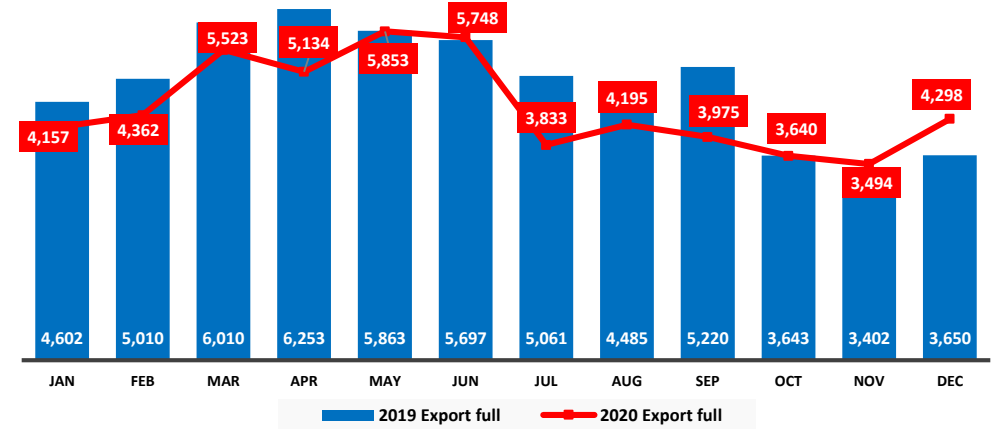

Export Full in TEUs