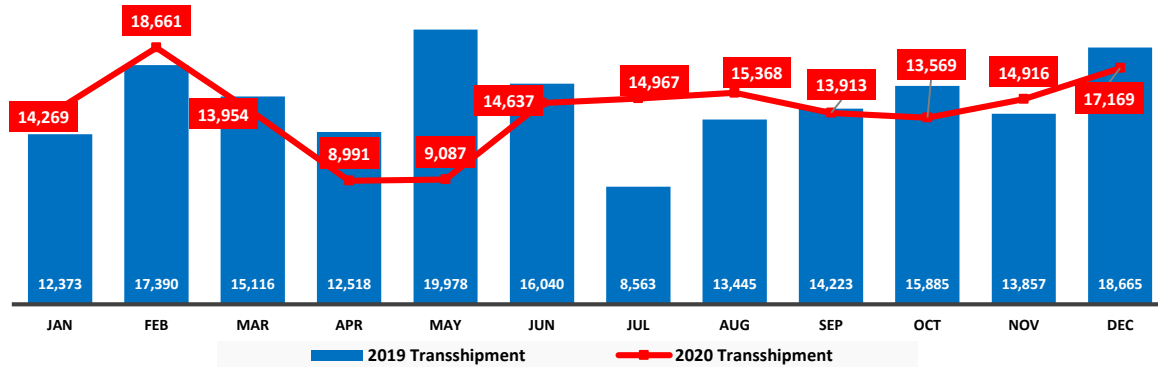

Transshipment in TEUs