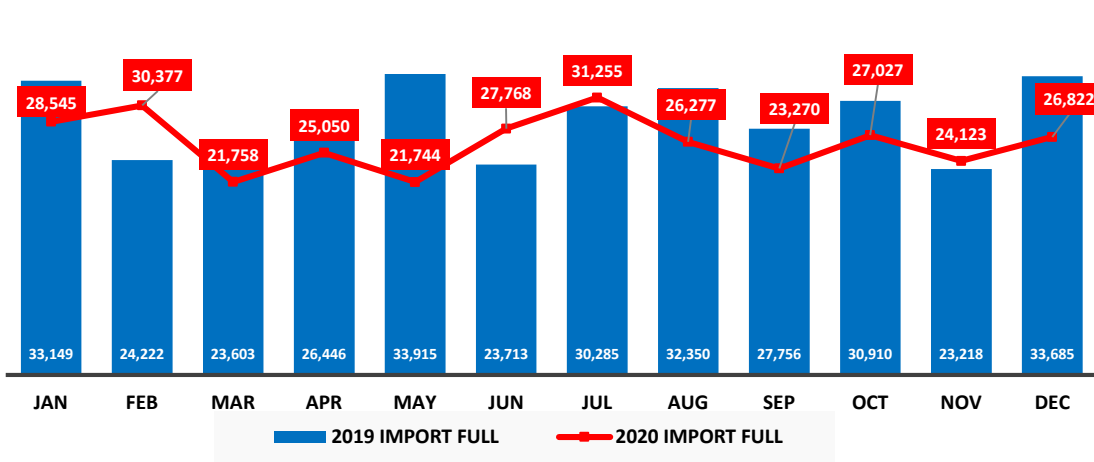

### Throughput evolution per activity (TEU)

#### Import Full in TEUs