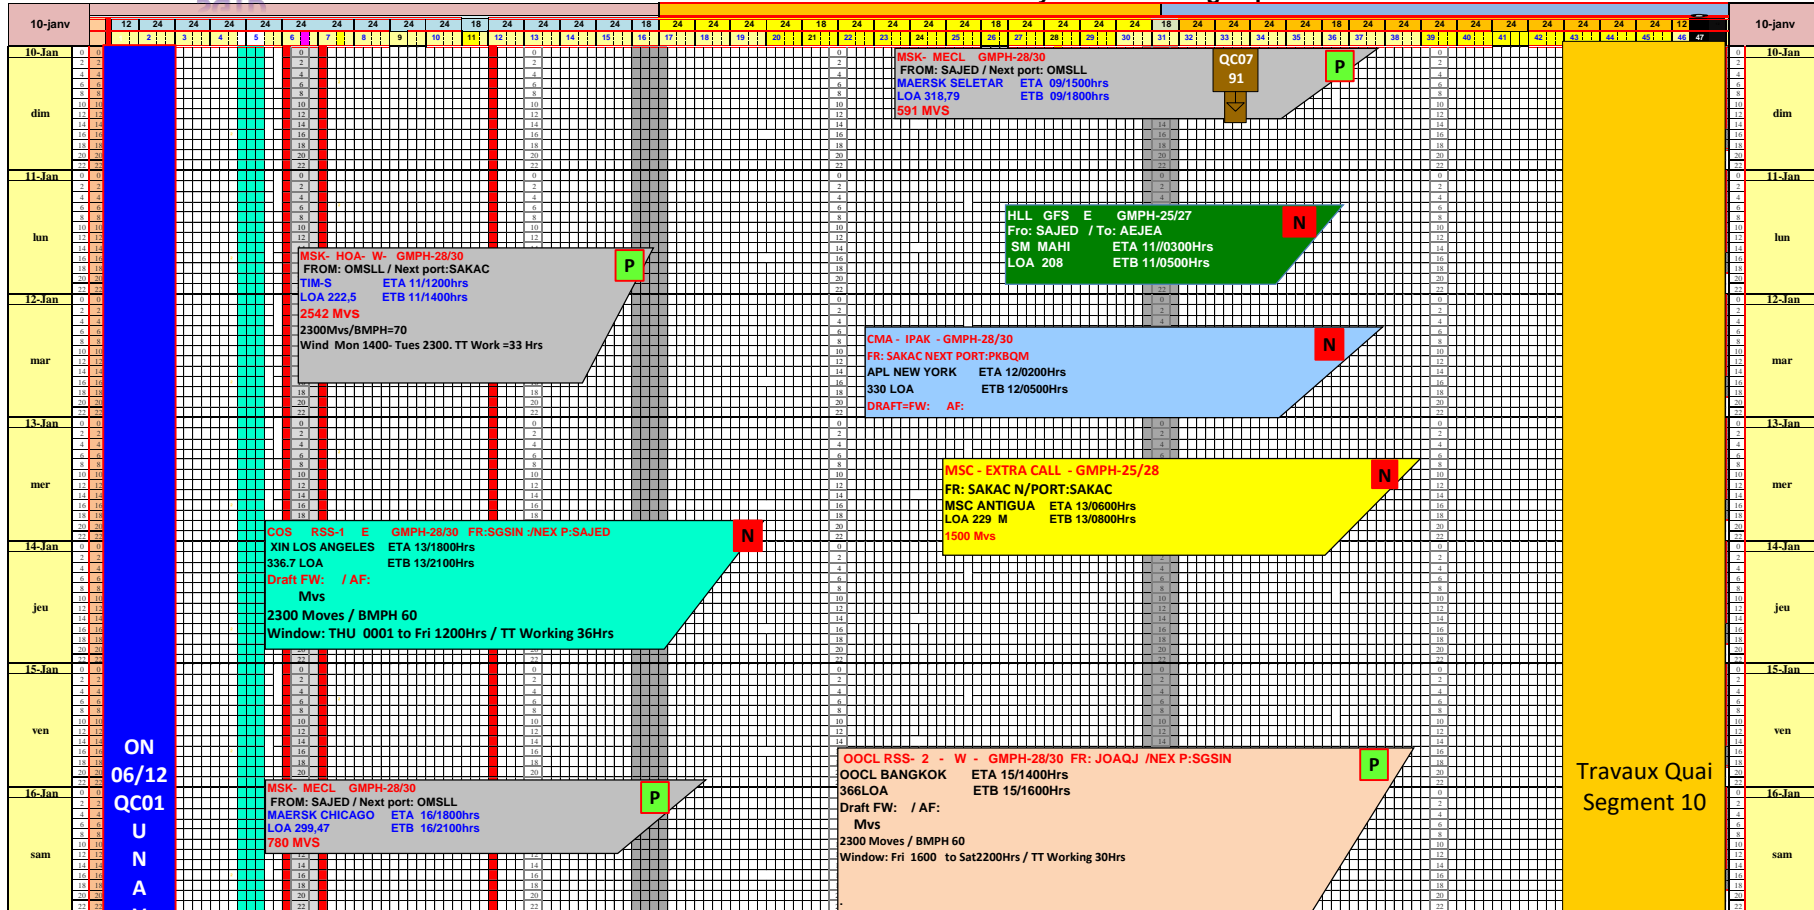

SGTD

Doraleh Container Terminal 10-JAN-2020 - 01 weekly Berth Planning report 2021

SGTD

Doraleh Container Terminal 10-JAN-2020 - 01 weekly Berth Planning report 2021