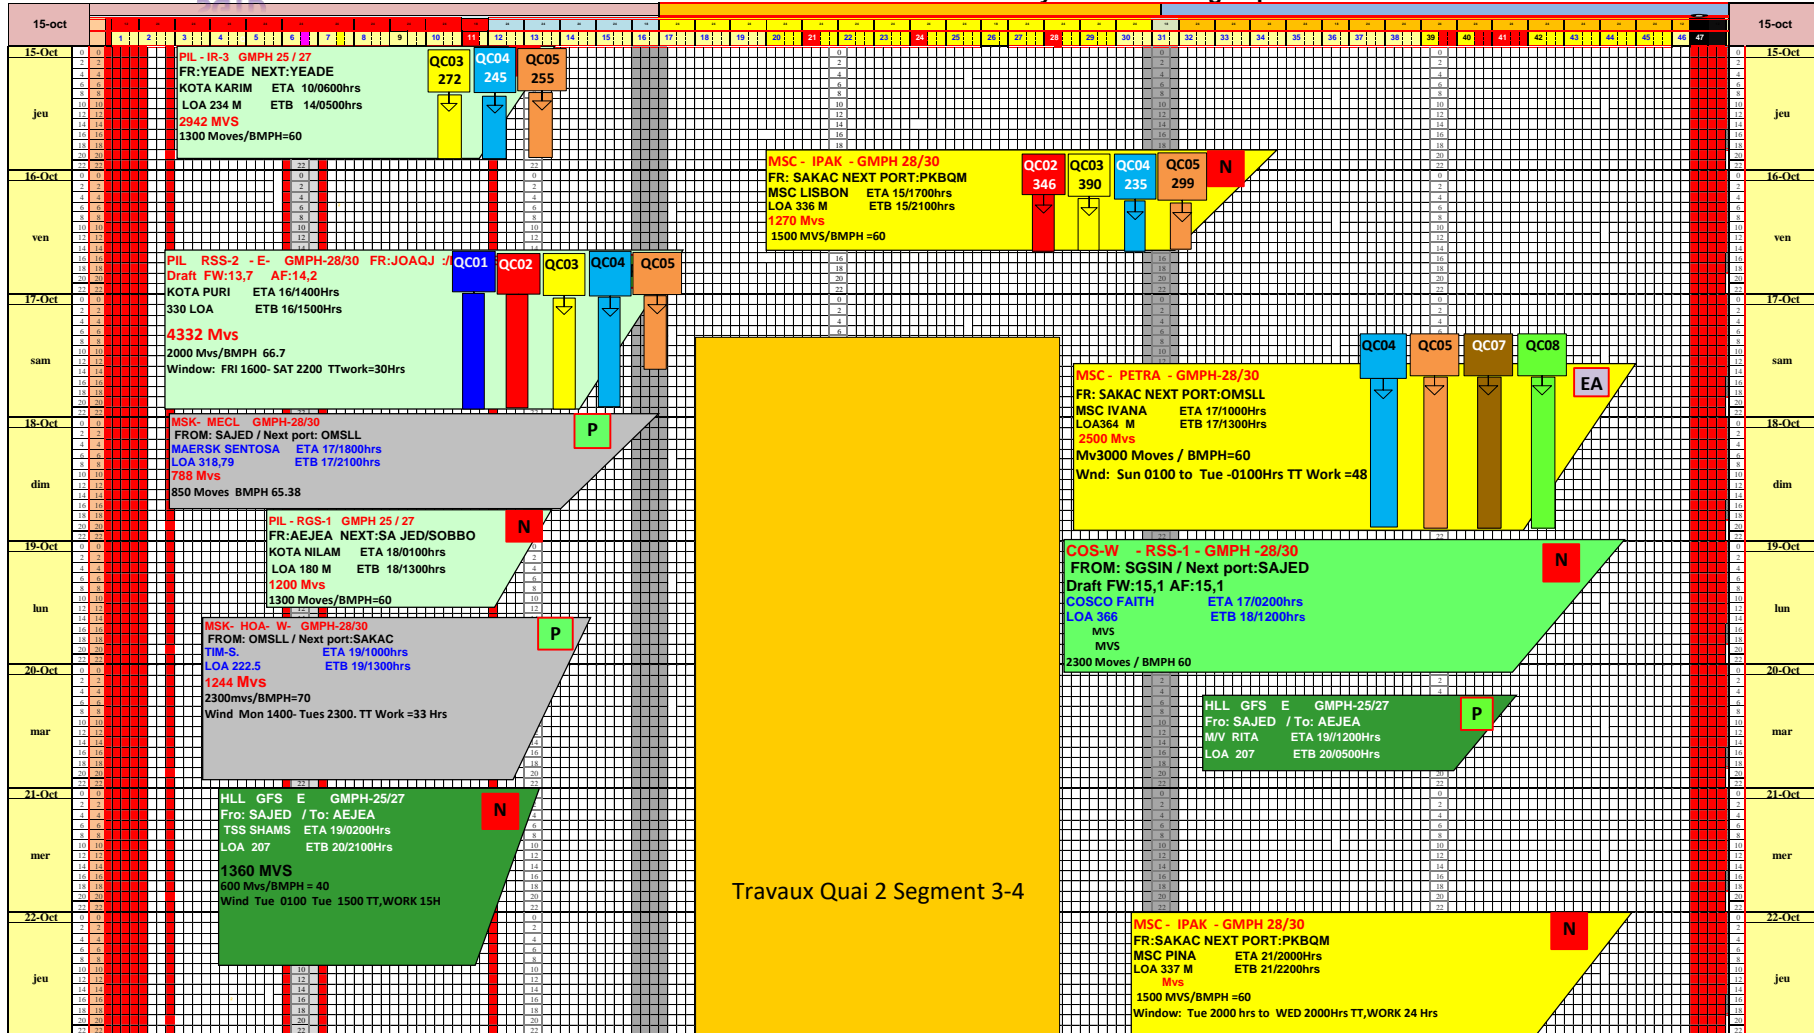

SGTD

Doraleh Container Terminal 15-OCT-2020 - 42 weekly Berth Planning report 2020

SGTD

Doraleh Container Terminal 15-OCT-2020 - 42 weekly Berth Planning report 2020