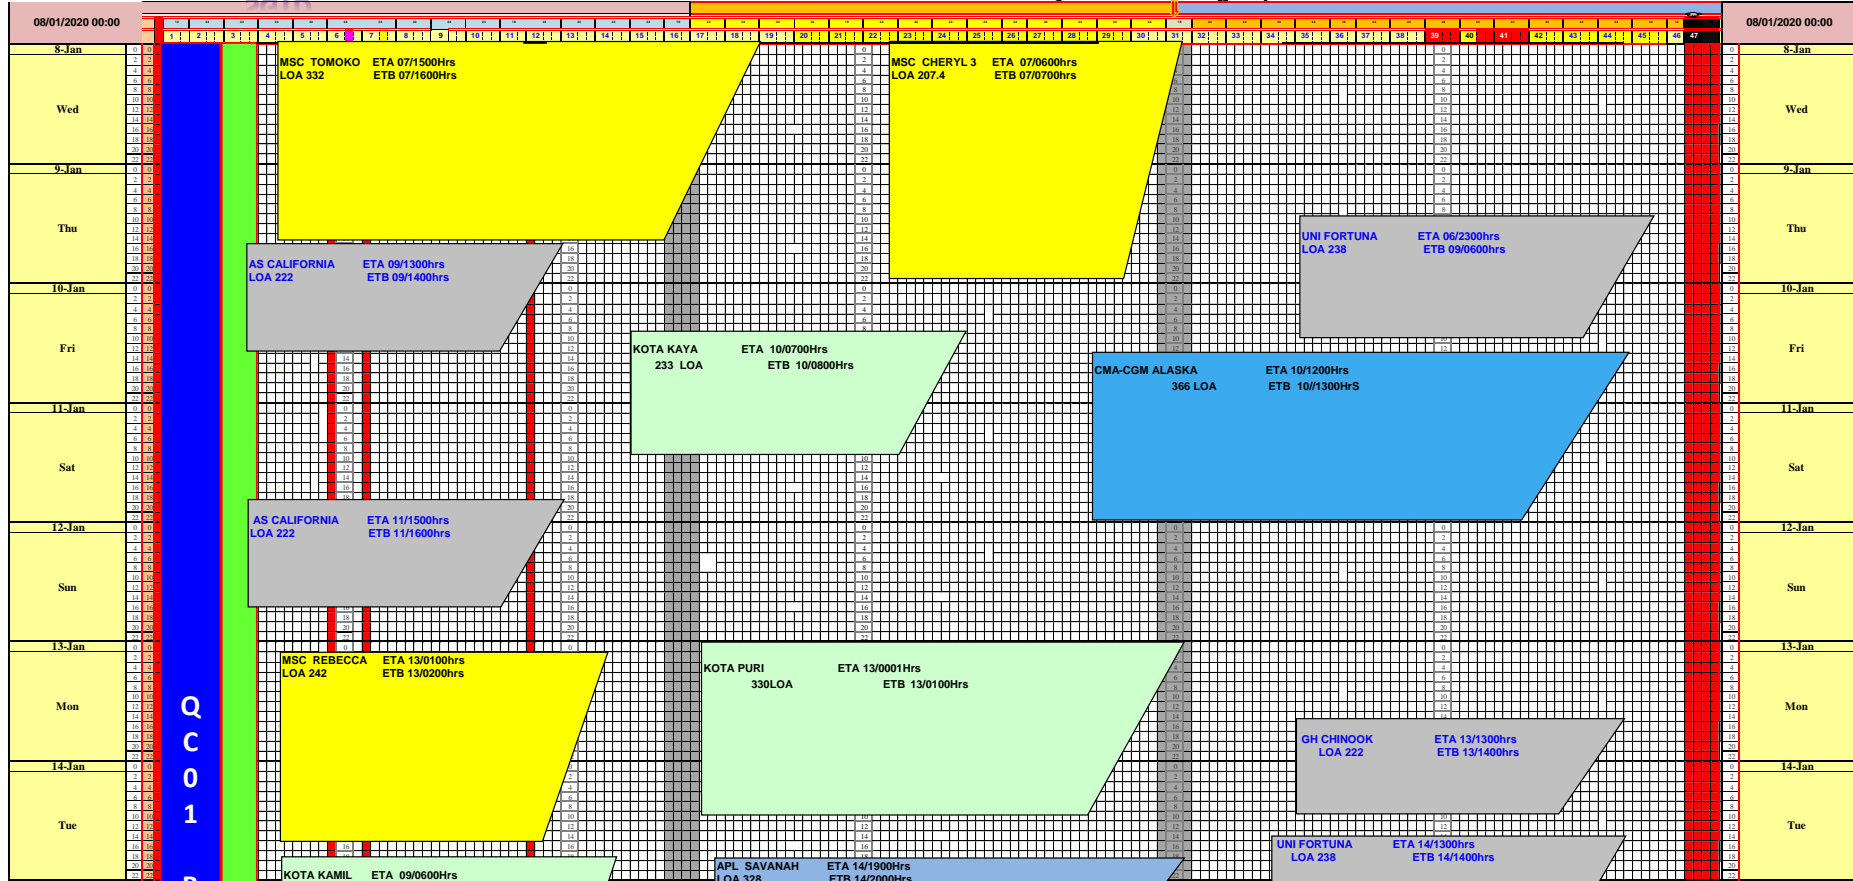

SGTD

Doraleh Container Terminal 08-JAN-2020 - 01 weekly Berth Planning report 2020

SGTD

Doraleh Container Terminal 08-JAN-2020 - 01 weekly Berth Planning report 2020