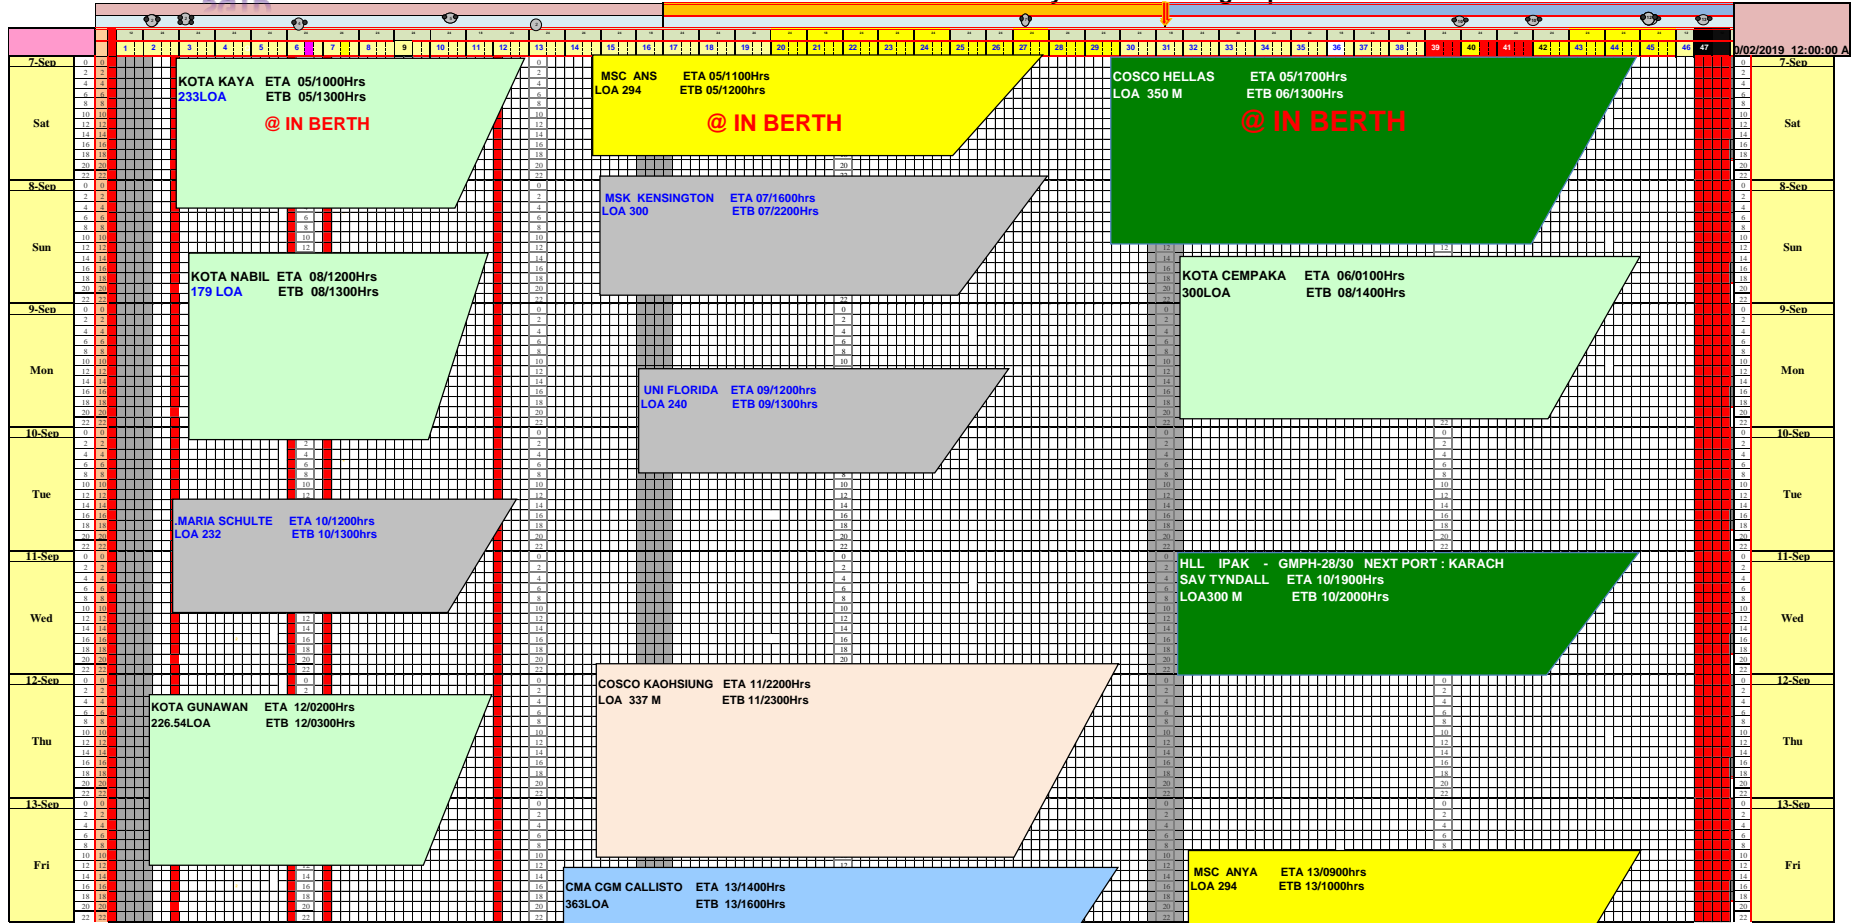

SGTD

Doraleh Container Terminal 07-SEPT-2019 - 36 weekly Berth Planning report 2019

SGTD

Doraleh Container Terminal 07-SEPT-2019 - 36 weekly Berth Planning report 2019