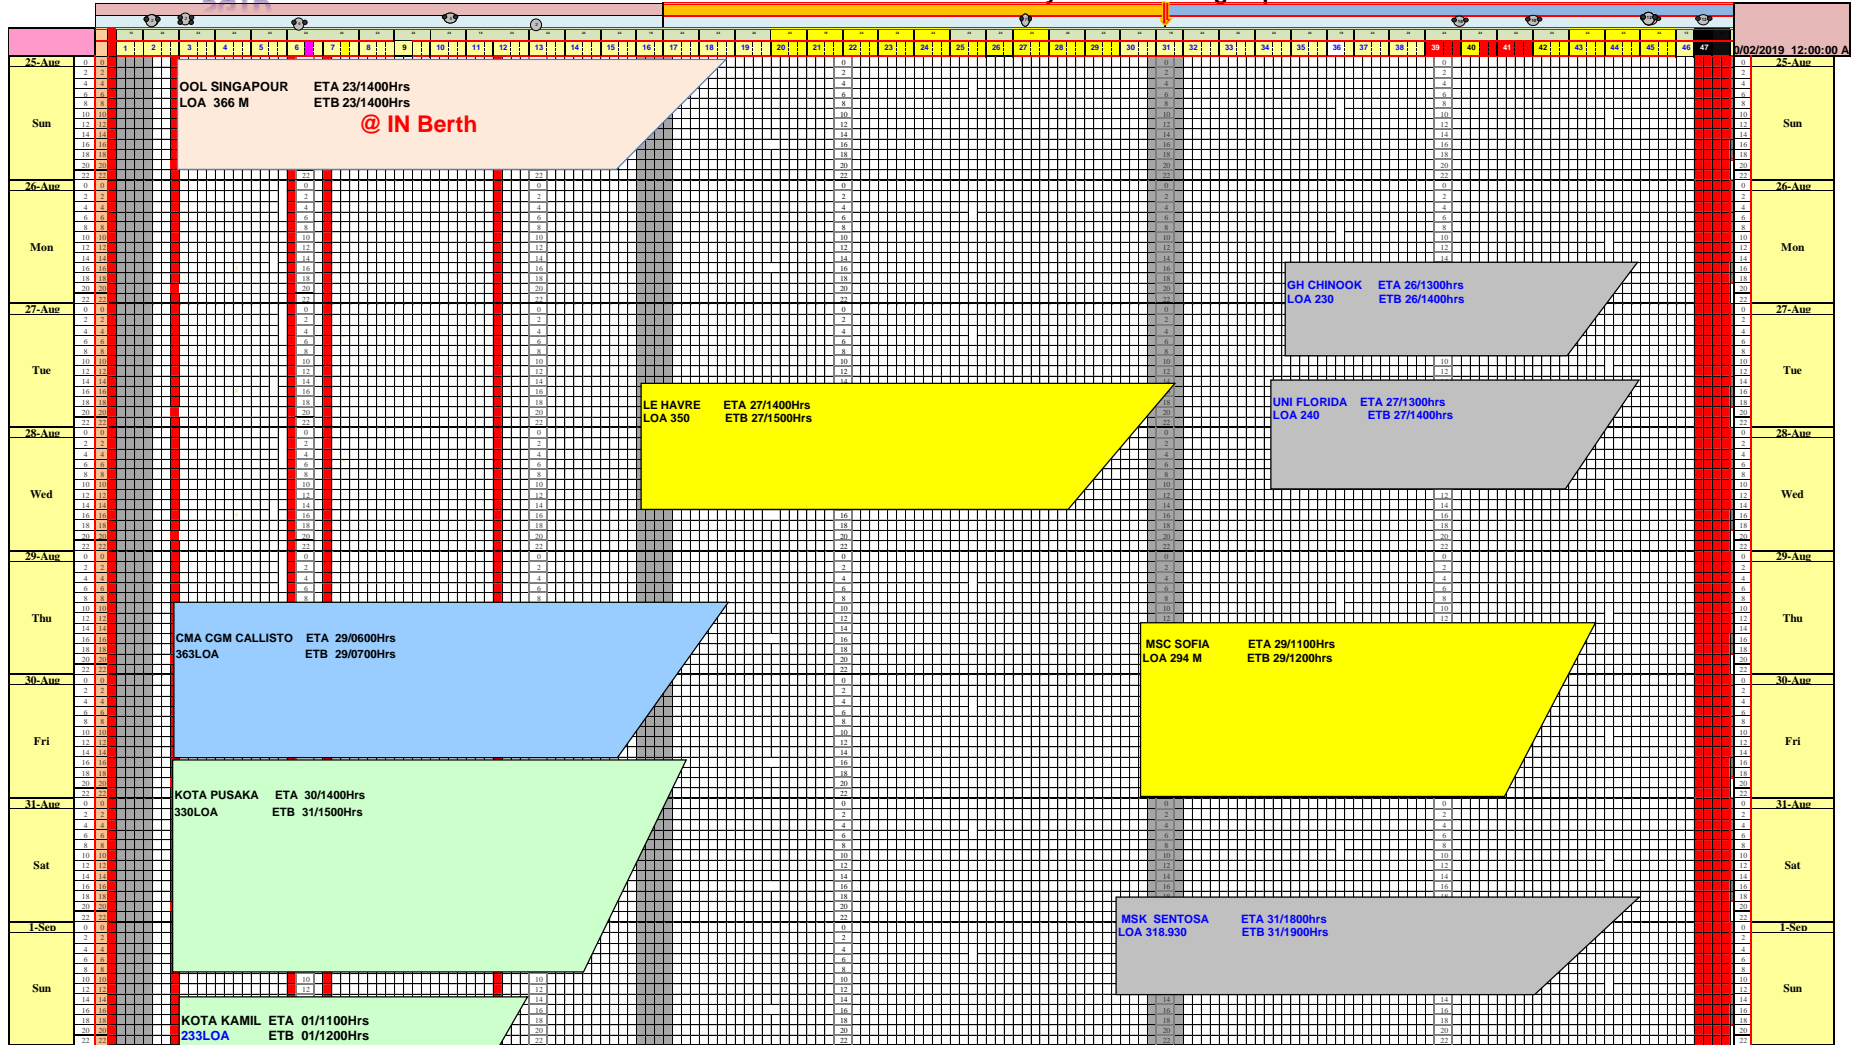

SGTD

Doraleh Container Terminal 25-AUG-2019 - 34 weekly Berth Planning report 2019

SGTD

Doraleh Container Terminal 25-AUG-2019 - 34 weekly Berth Planning report 2019