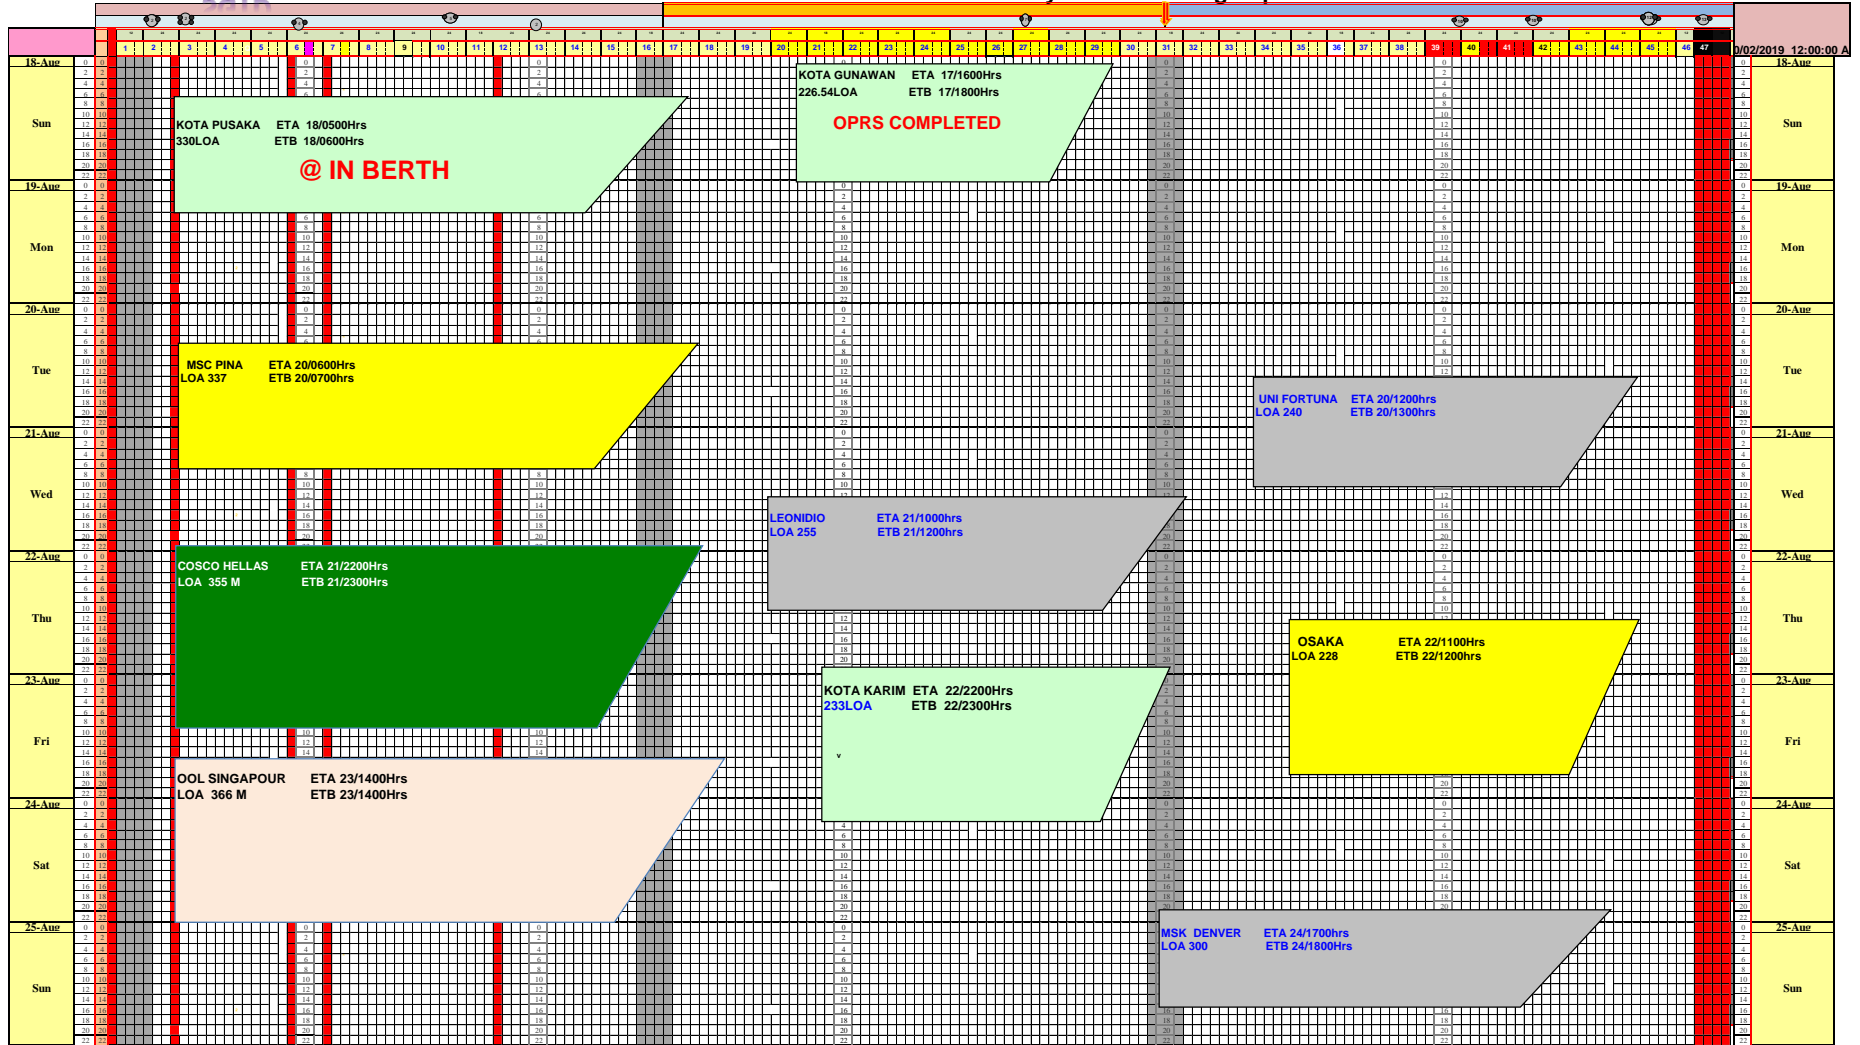

SGTD

Doraleh Container Terminal 18-AUG-2019 - 33 weekly Berth Planning report 2019

SGTD

Doraleh Container Terminal 18-AUG-2019 - 33 weekly Berth Planning report 2019