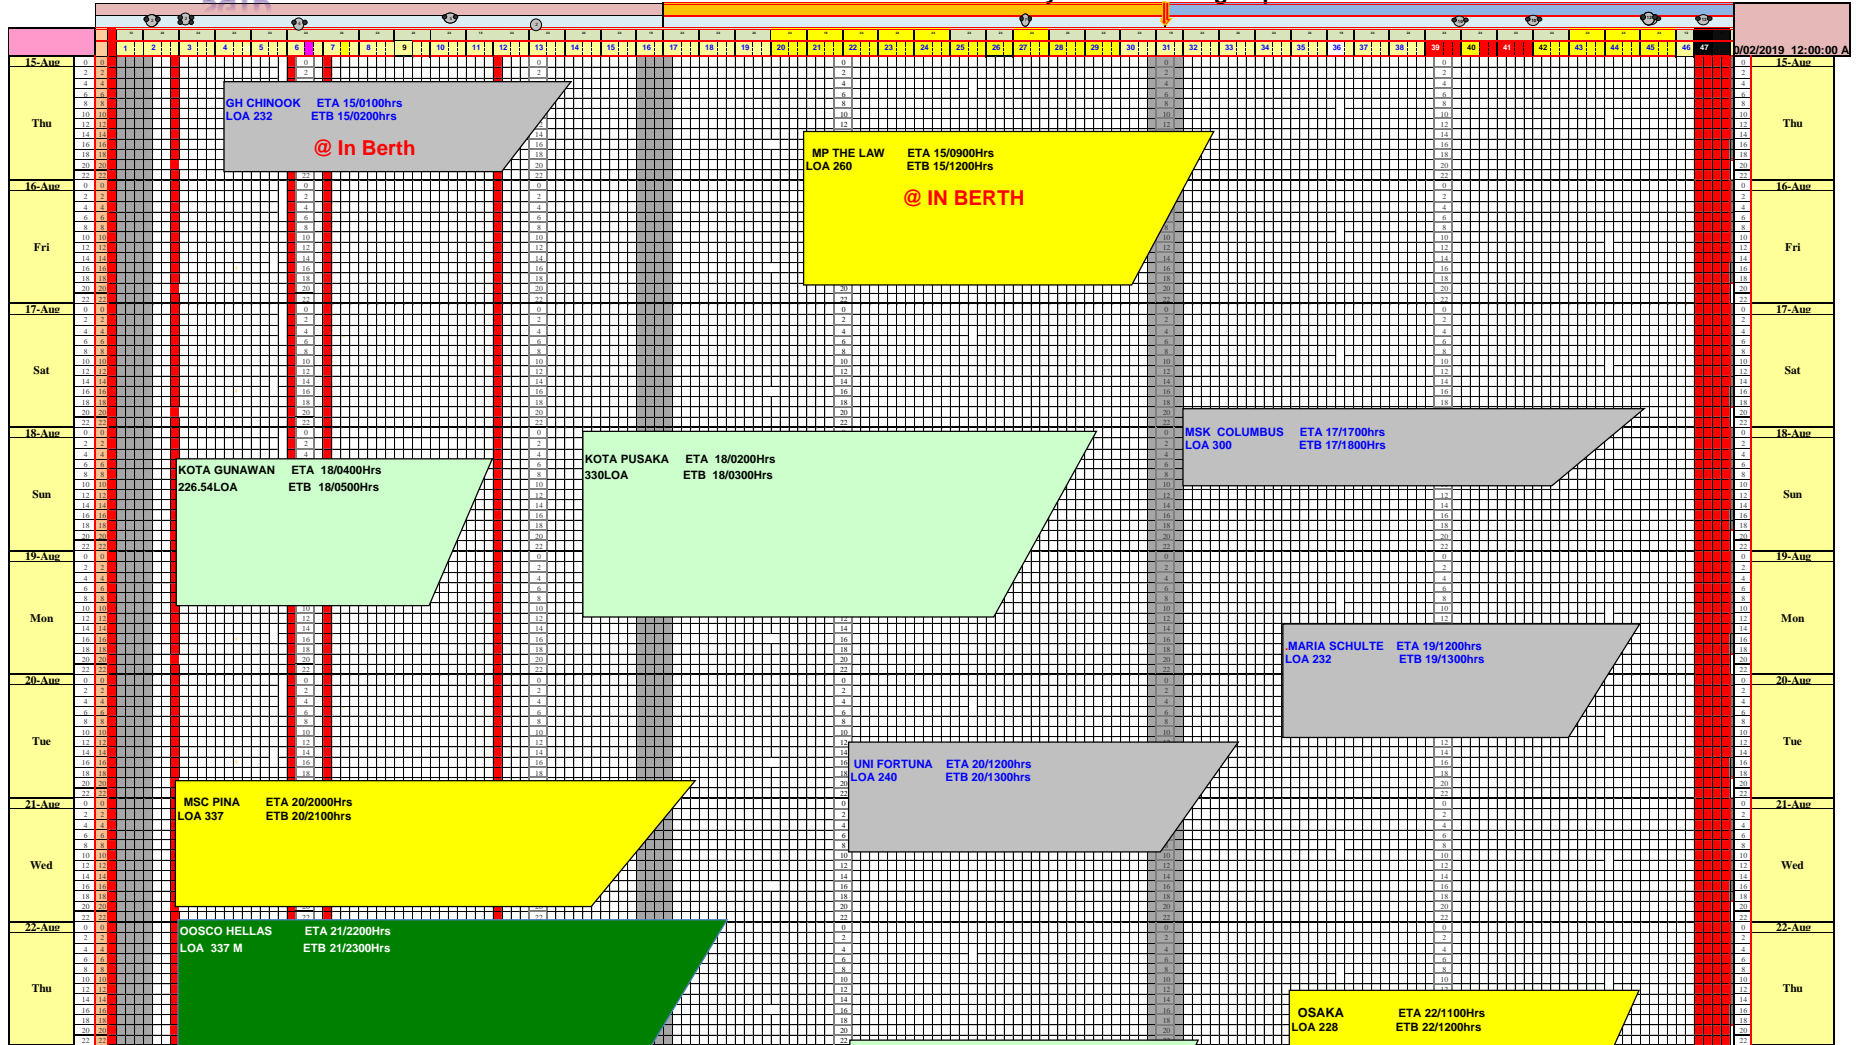

SGTD

Doraleh Container Terminal 15-AUG-2019 - 33 weekly Berth Planning report 2019

SGTD

Doraleh Container Terminal 15-AUG-2019 - 33 weekly Berth Planning report 2019