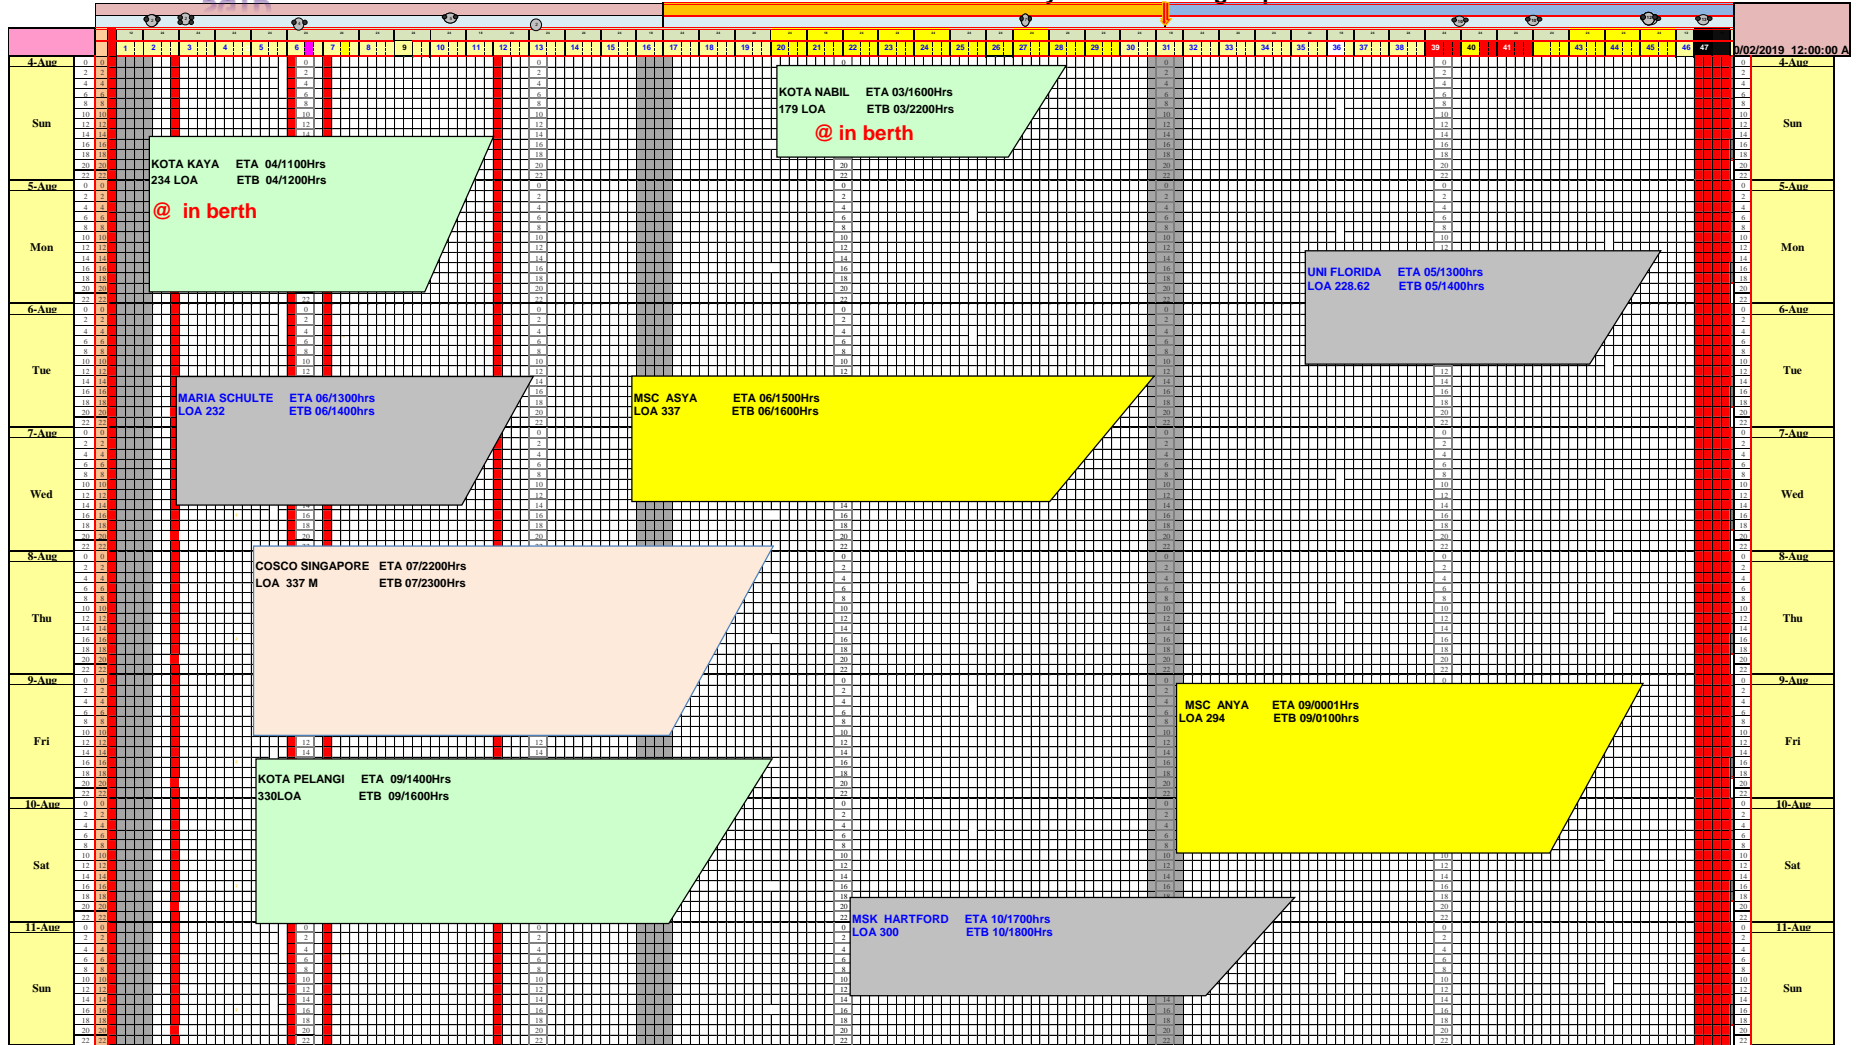

SGTD

Doraleh Container Terminal 04-AUG-2019 - 31 weekly Berth Planning report 2019

SGTD

Doraleh Container Terminal 04-AUG-2019 - 31 weekly Berth Planning report 2019