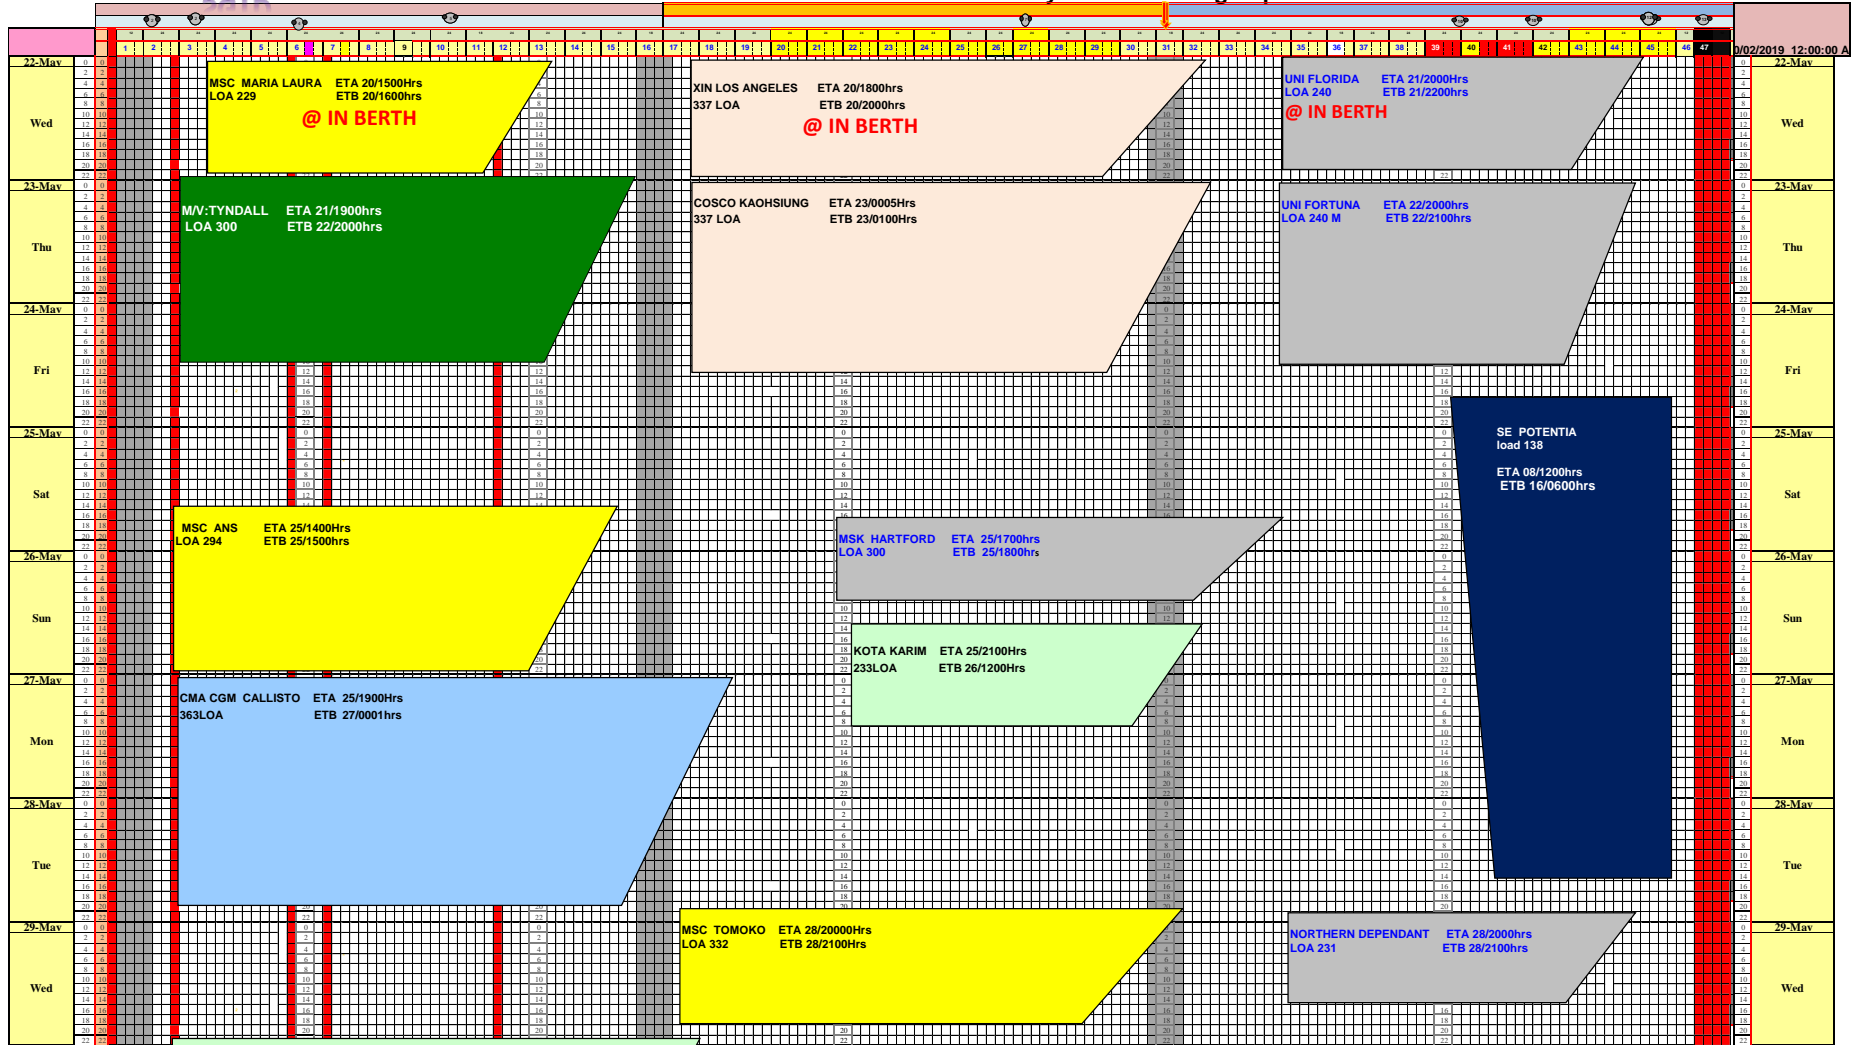

SGTD

Doraleh Container Terminal 22-MAY-2019 - 20 weekly Berth Planning report 2019

SGTD

Doraleh Container Terminal 22-MAY-2019 - 20 weekly Berth Planning report 2019