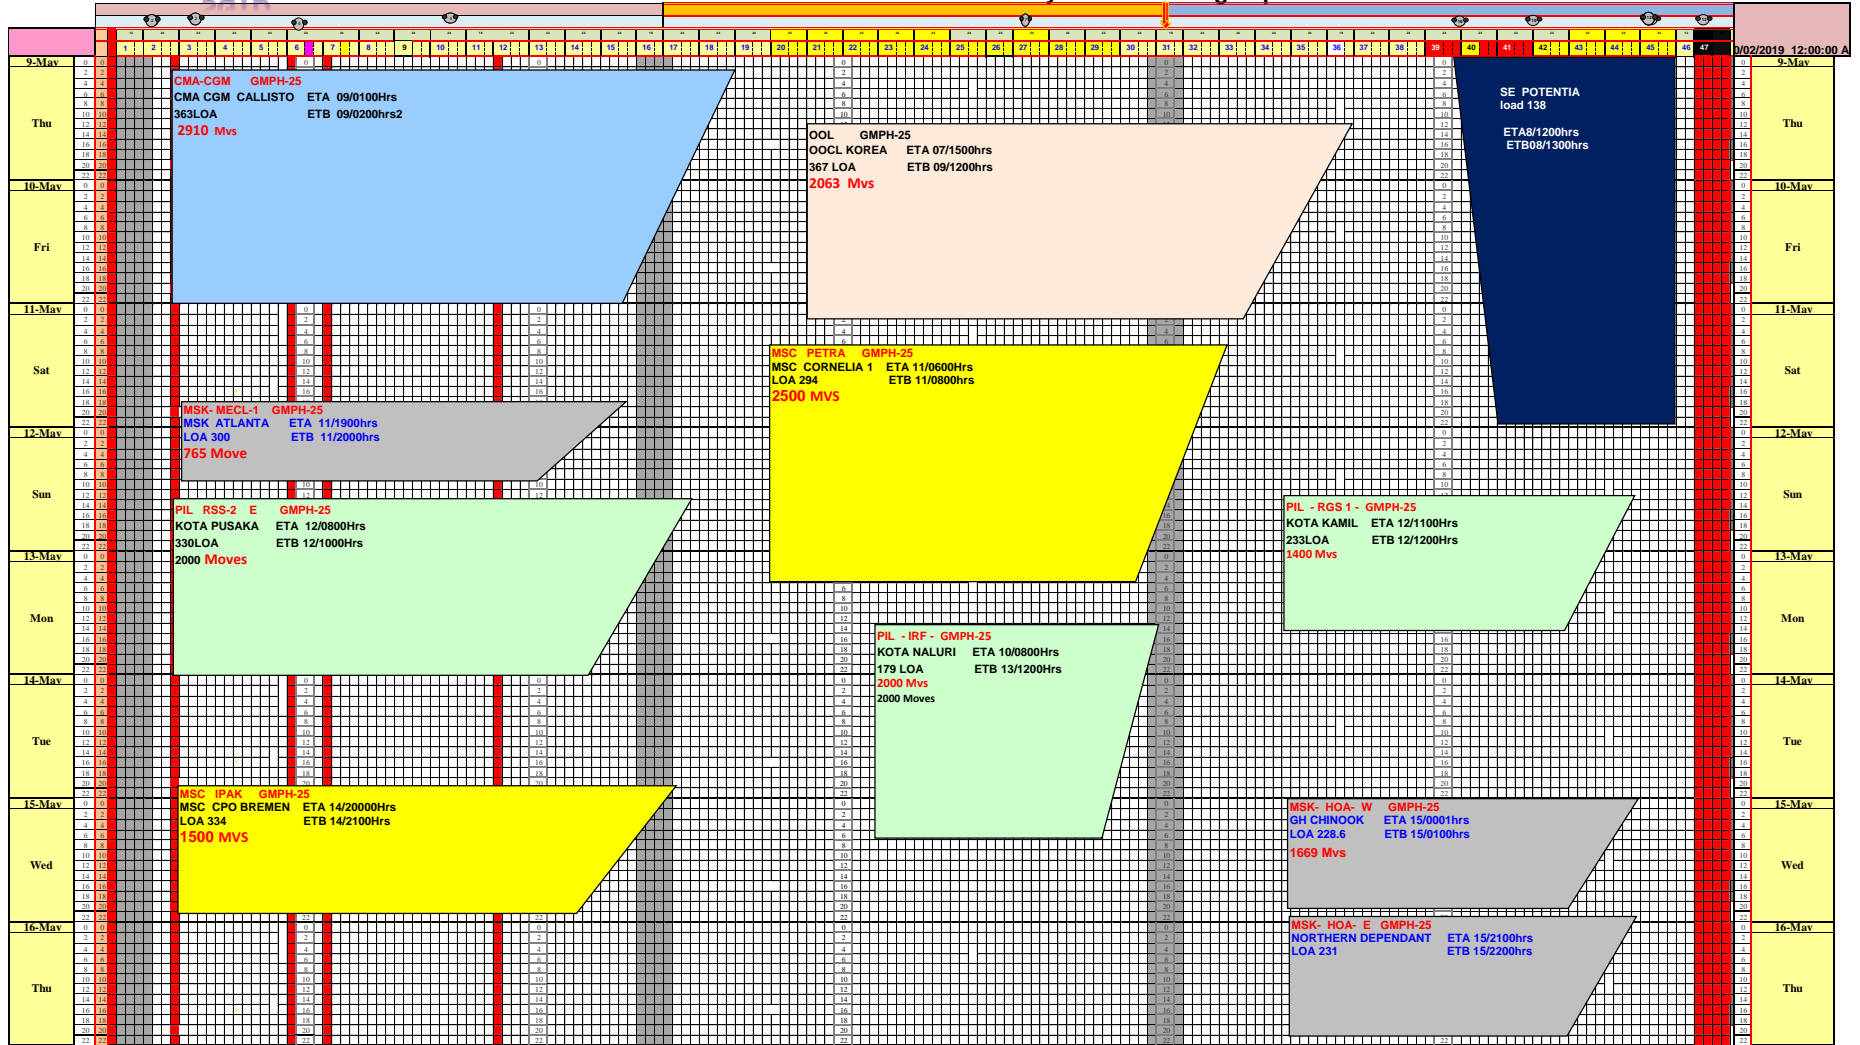

SGTD

Doraleh Container Terminal 09-MAY-2019 - 19 weekly Berth Planning report 2019

SGTD

Doraleh Container Terminal 09-MAY-2019 - 19 weekly Berth Planning report 2019