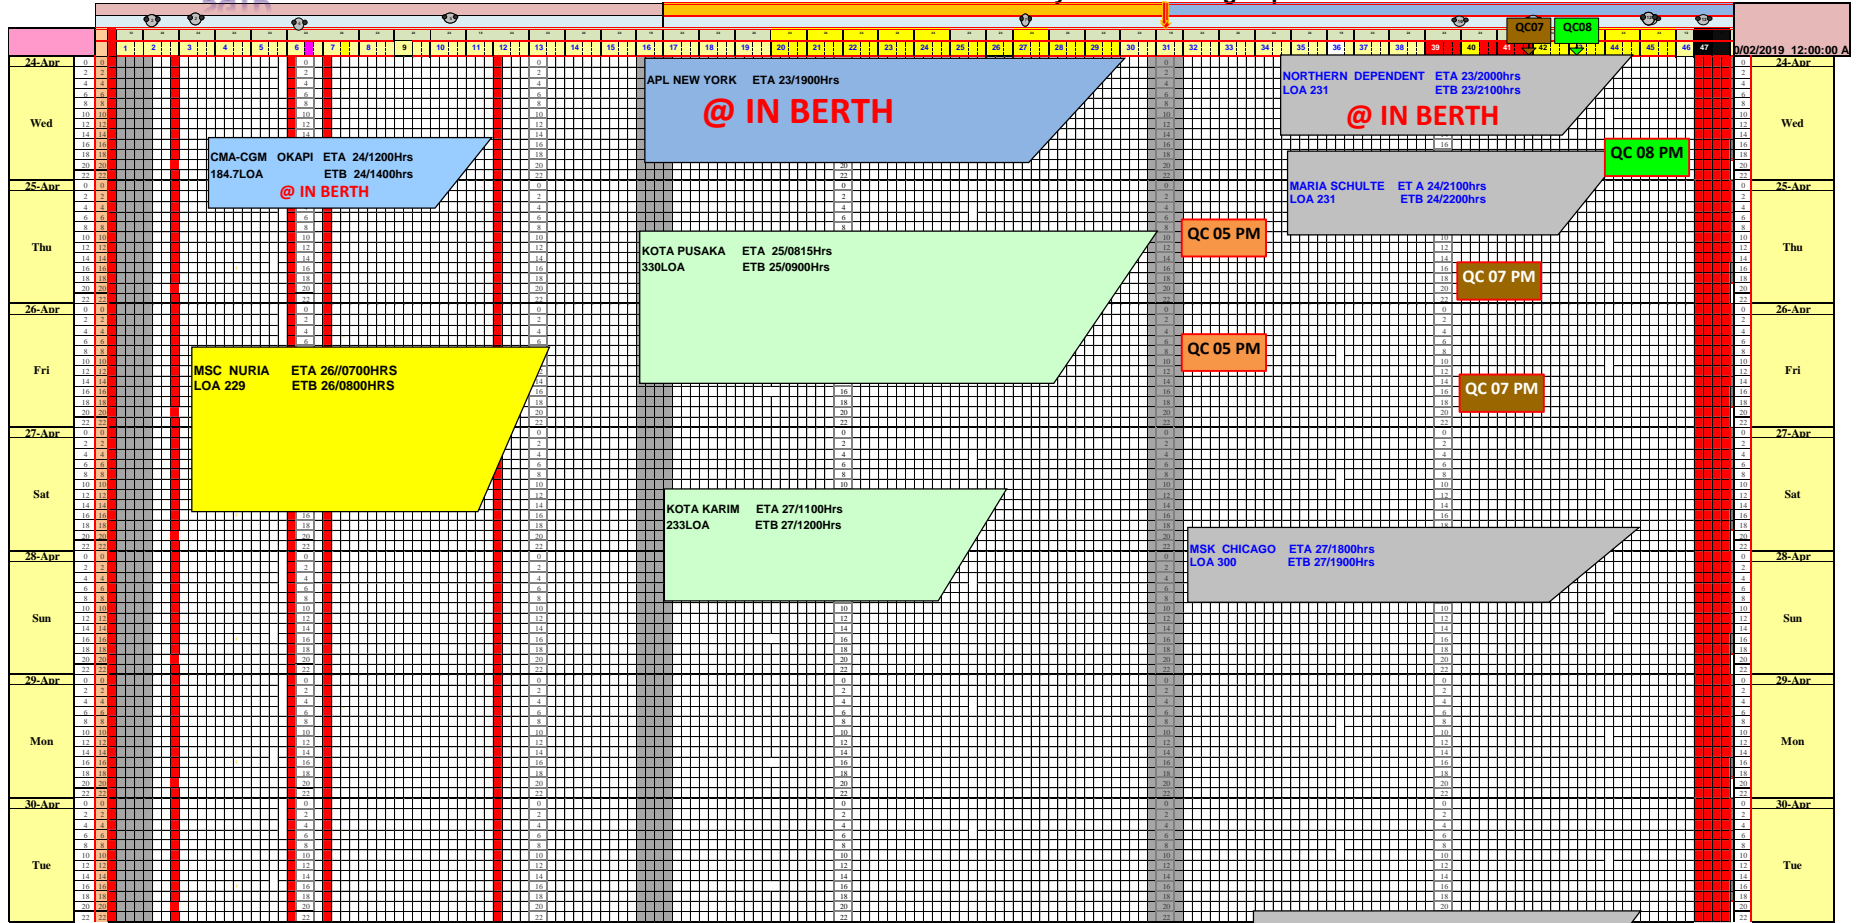

SGTD

Doraleh Container Terminal 24-APRIL-2019 - 17 weekly Berth Planning report 2019

SGTD

Doraleh Container Terminal 24-AVRIL-2019 - 17 weekly Berth Planning report 2019