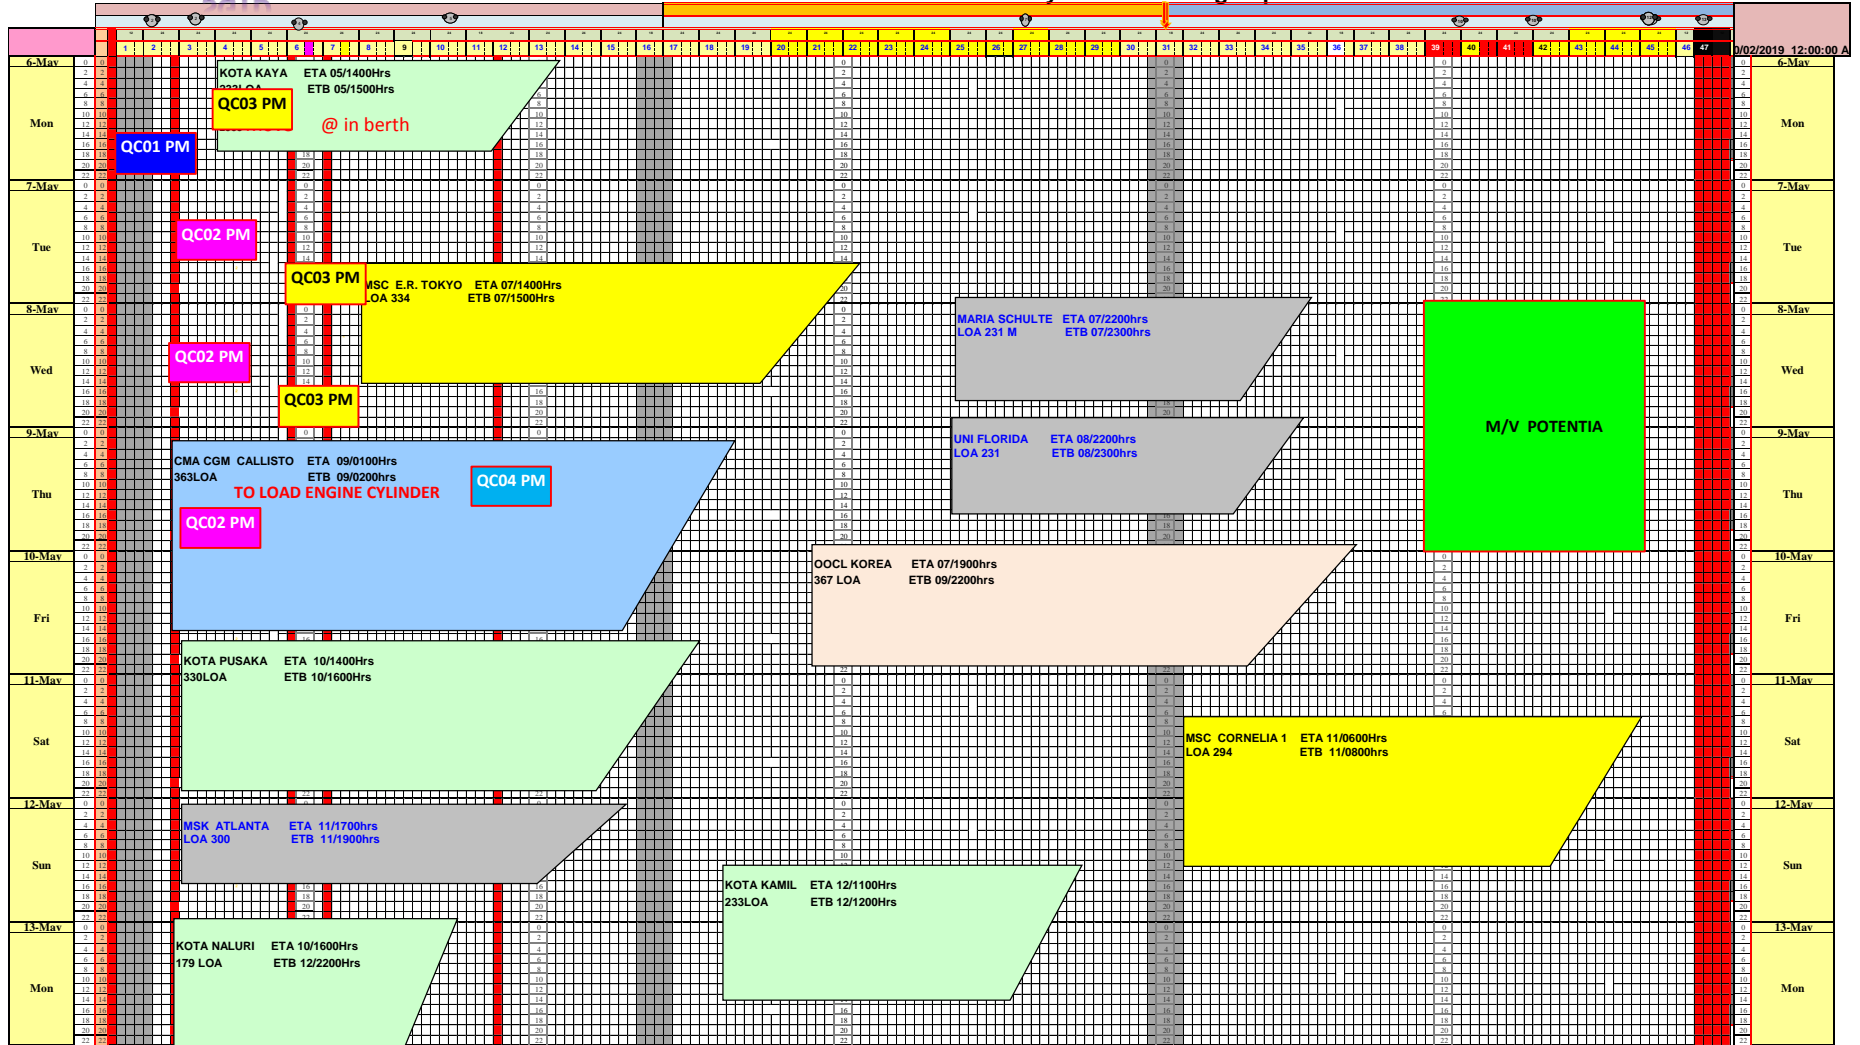

SGTD

Doraleh Container Terminal 06-MAY-2019 - 19 weekly Berth Planning report 2019

SGTD

Doraleh Container Terminal 06-MAY-2019 - 19 weekly Berth Planning report 2019