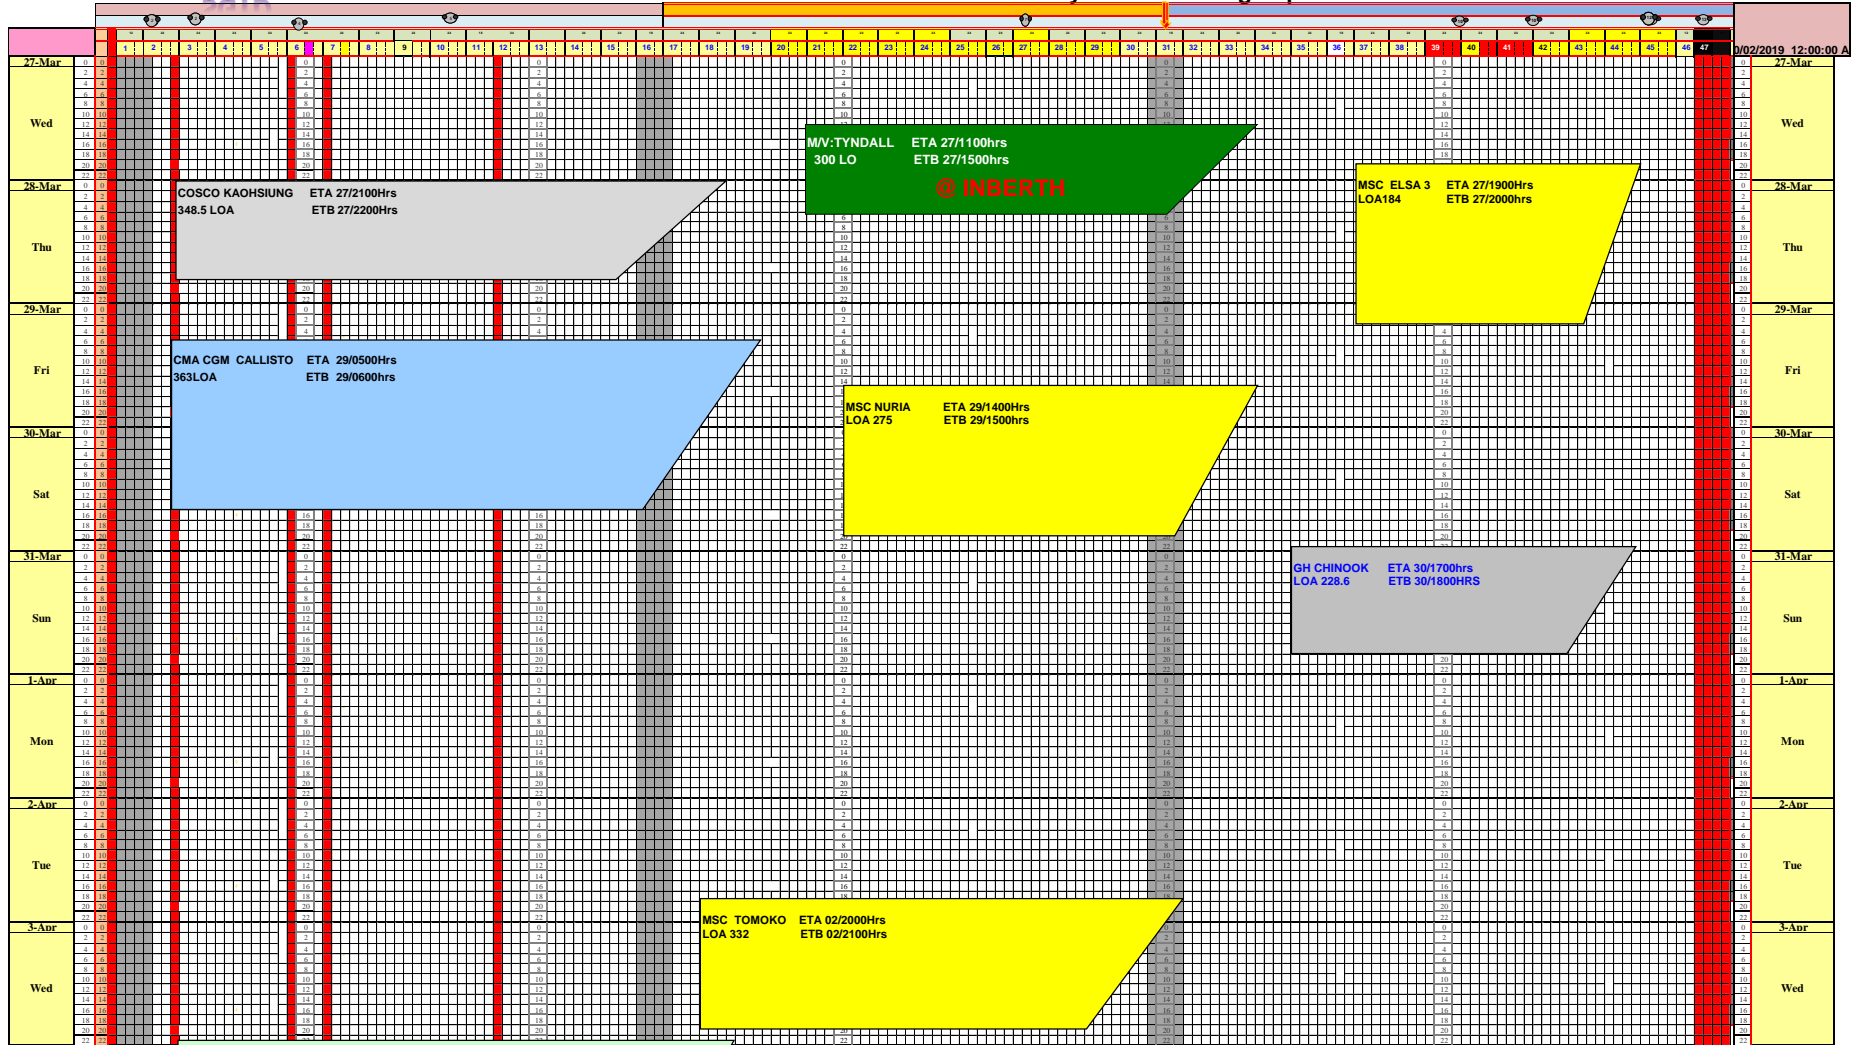

SGTD

Doraleh Container Terminal 27 - MARCH-2019 - 13 weekly Berth Planning report 2019

SGTD

Doraleh Container Terminal 27 - MARCH-2019 - 13 weekly Berth Planning report 2019