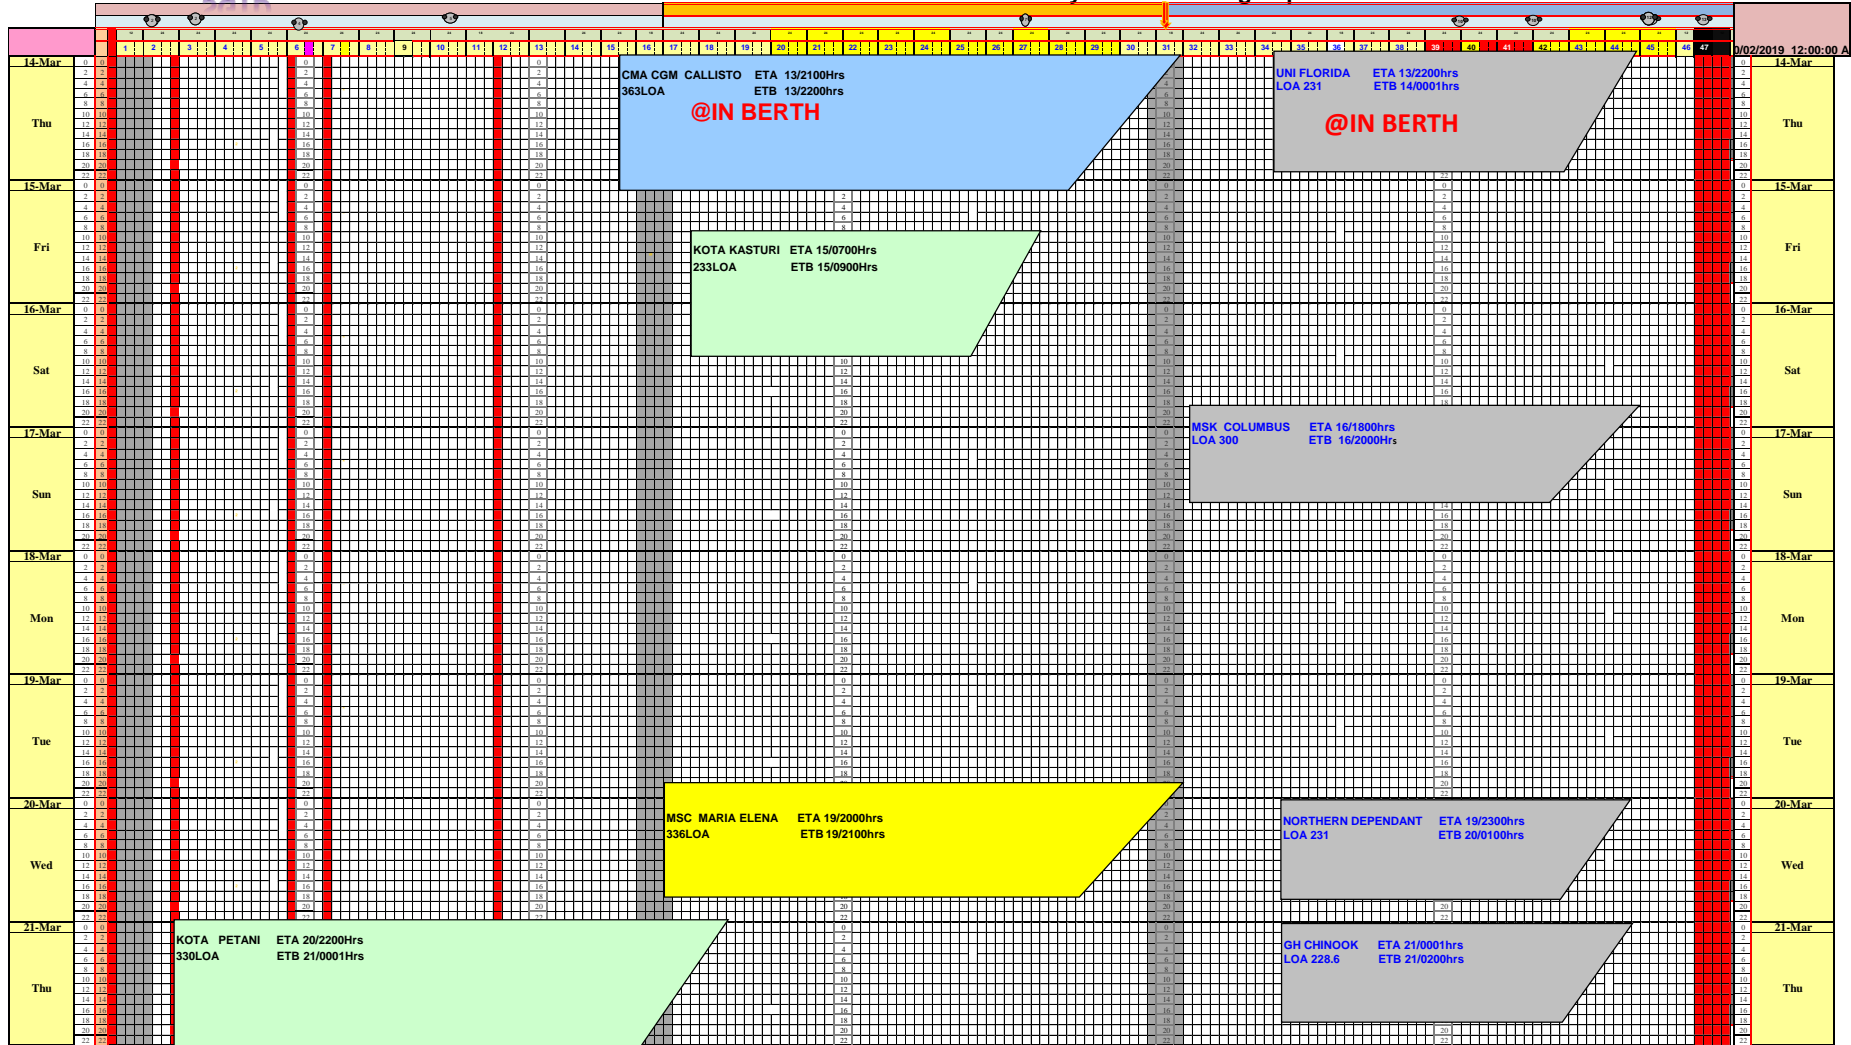

SGTD

Doraleh Container Terminal 14 - MARCH-2019 - 11 weekly Berth Planning report 2019

SGTD

Doraleh Container Terminal 14 - MARCH-2019 - 11 weekly Berth Planning report 2019