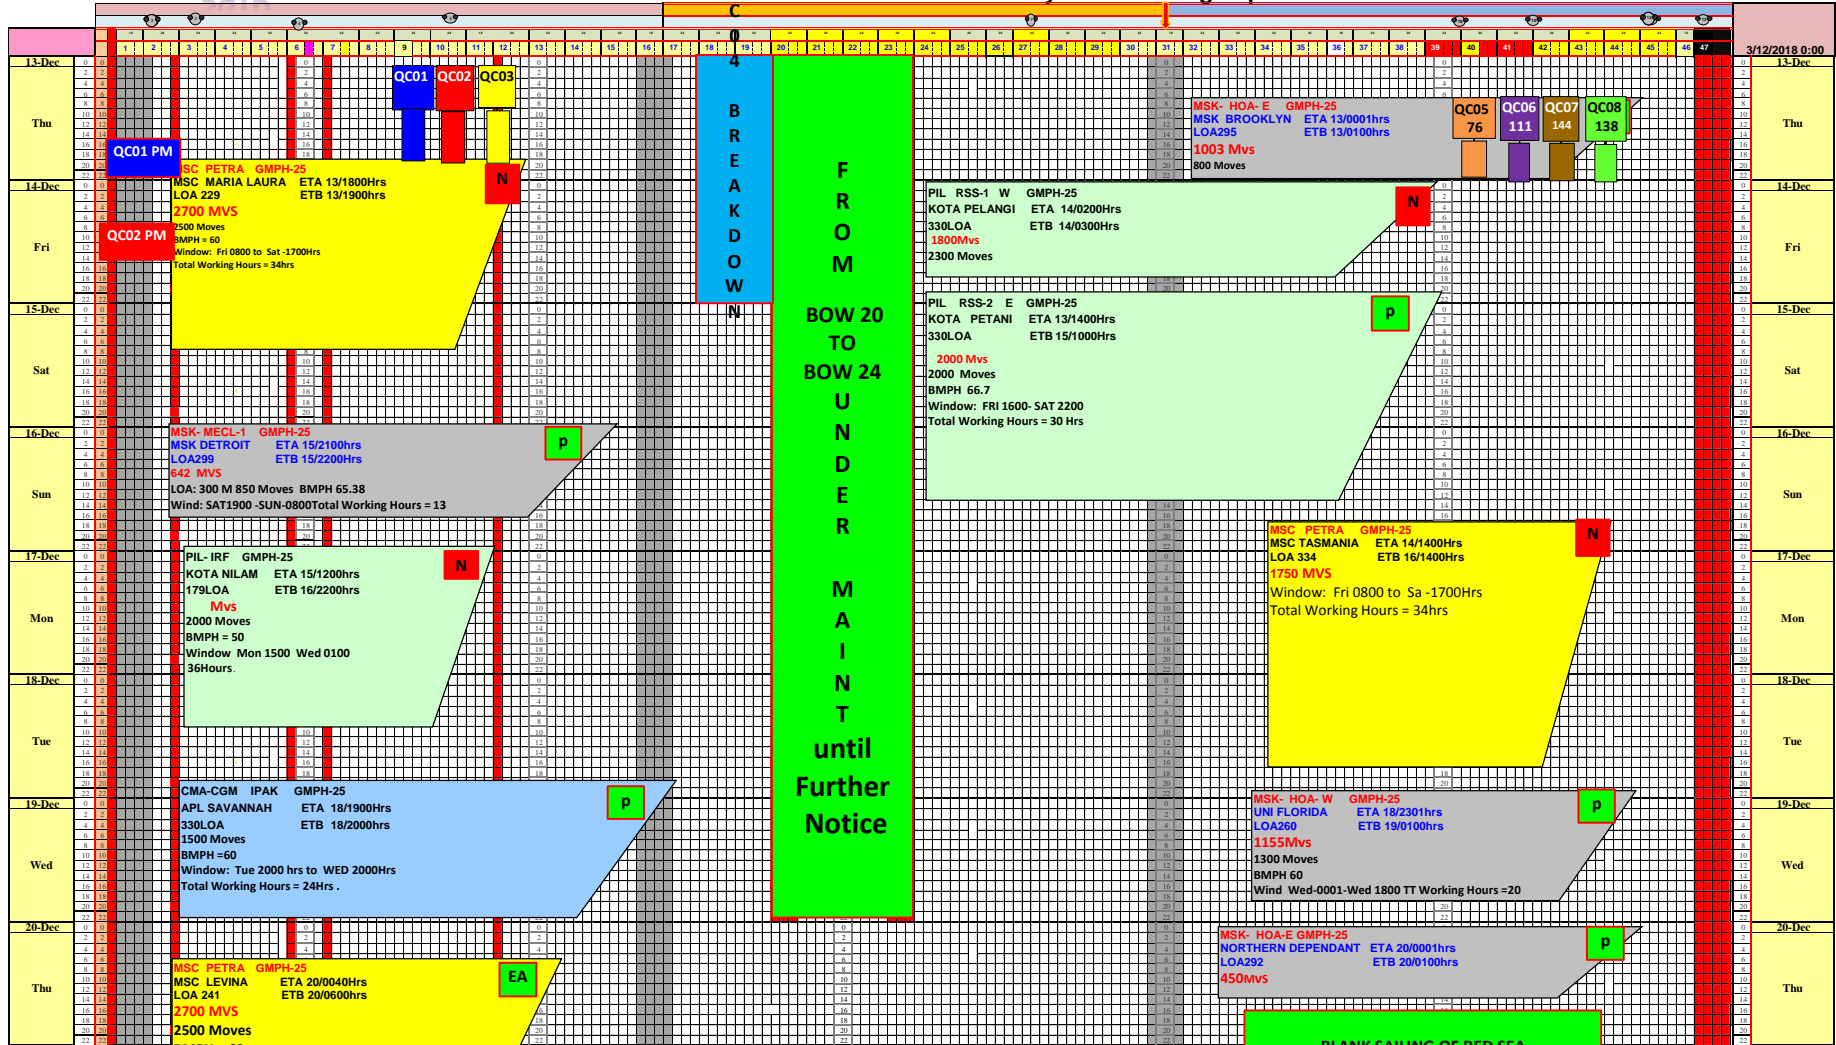

SGTD

Doraleh Container Terminal 13-Dec-2018 49 weekly Berth Planning report 2018

SGTD

Doraleh Container Terminal 13-Dec-2018 49 weekly Berth Planning report 2018