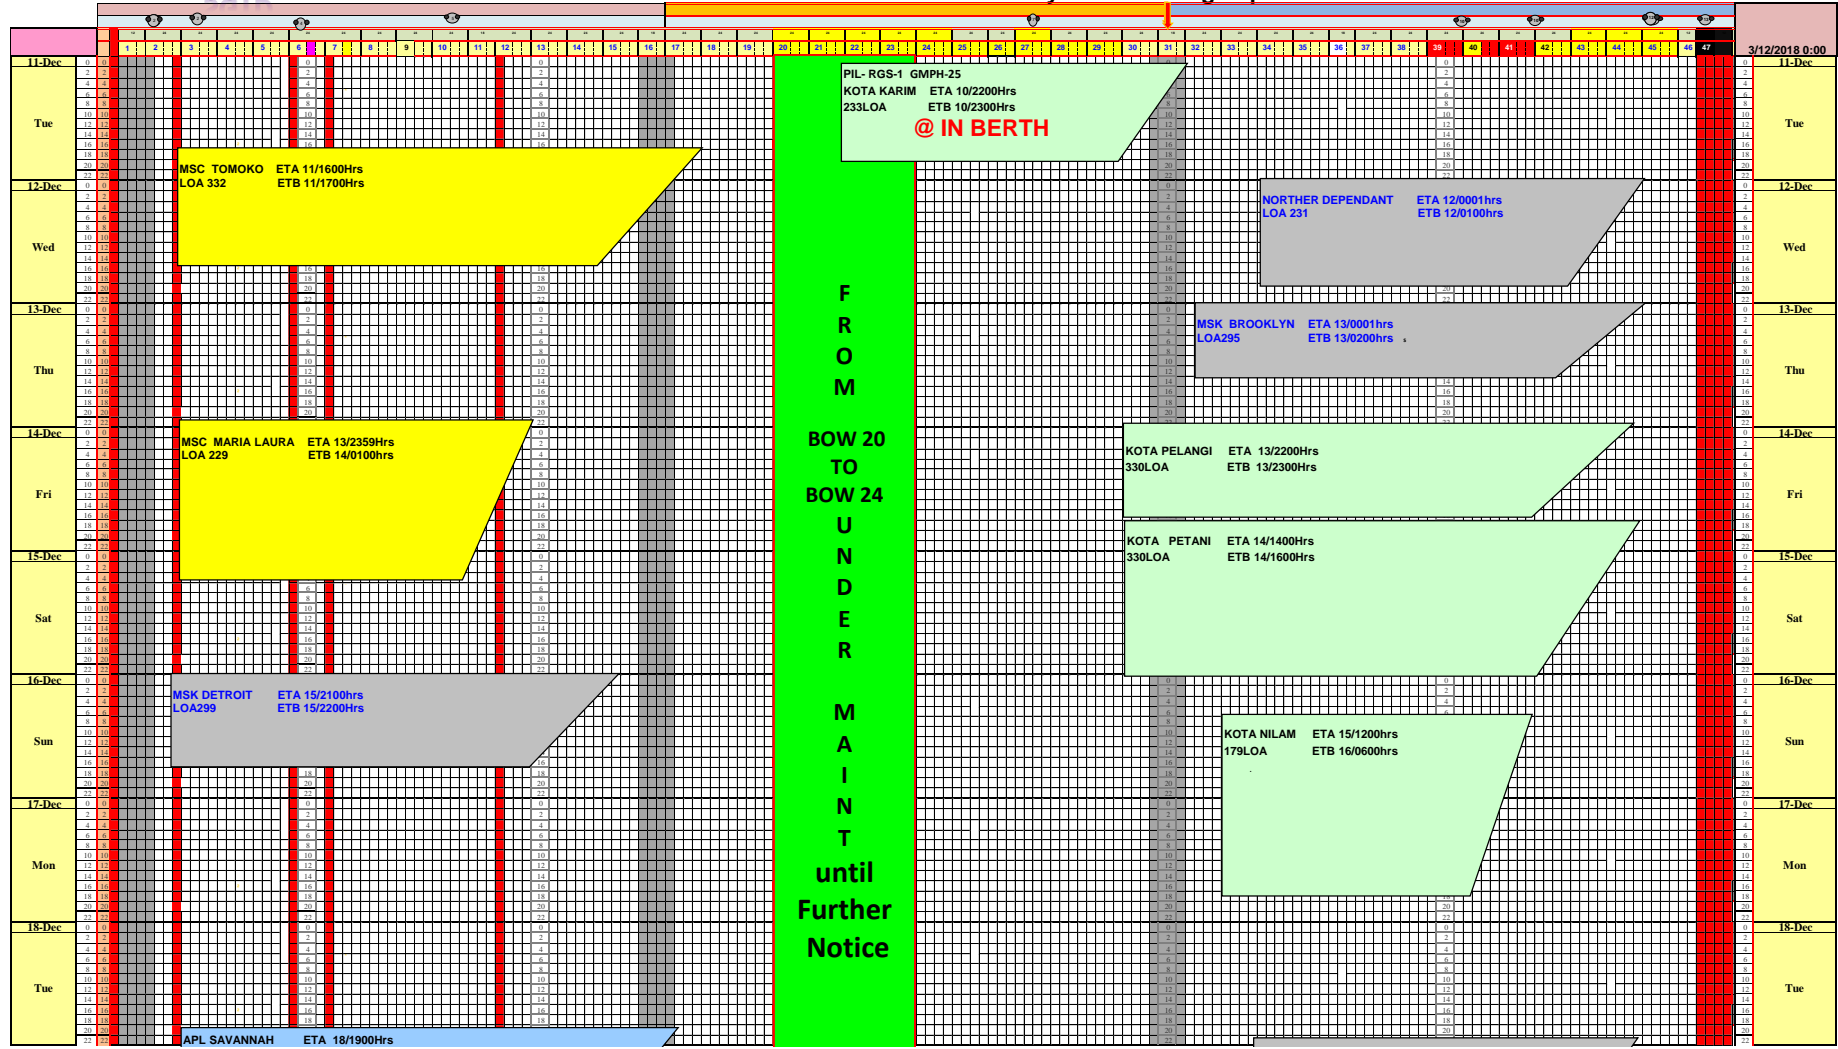

SGTD

Doraleh Container Terminal 11-Dec-2018 49 weekly Berth Planning report 2018

**FROM
BOW 20
TO BOW 24
UNDER
MAINT
until
Further
Notice**

SGTD

Doraleh Container Terminal 11-Dec-2018 49 weekly Berth Planning report 2018