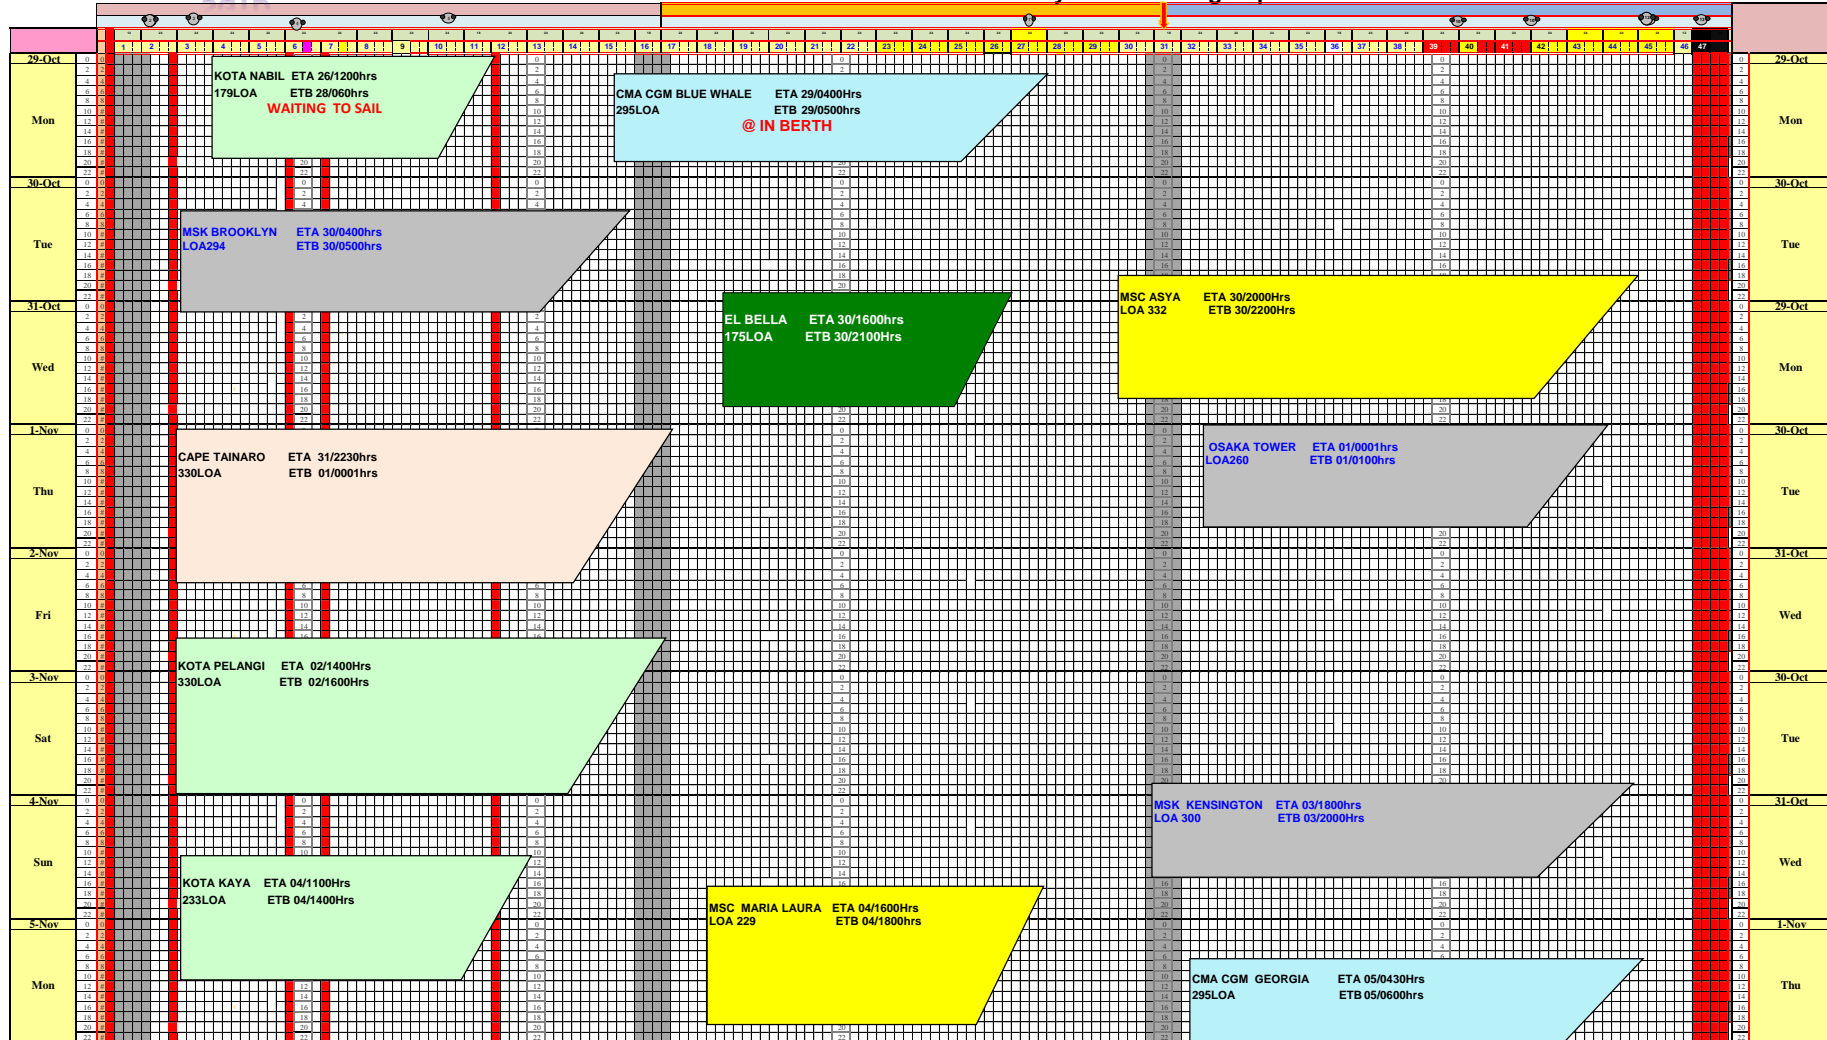

SGTD

Doraleh Container Terminal 29-OCT - 2018 43 weekly Berth Planning report 2018

SGTD

Doraleh Container Terminal 29-OCT - 2018 43 weekly Berth Planning report 2018