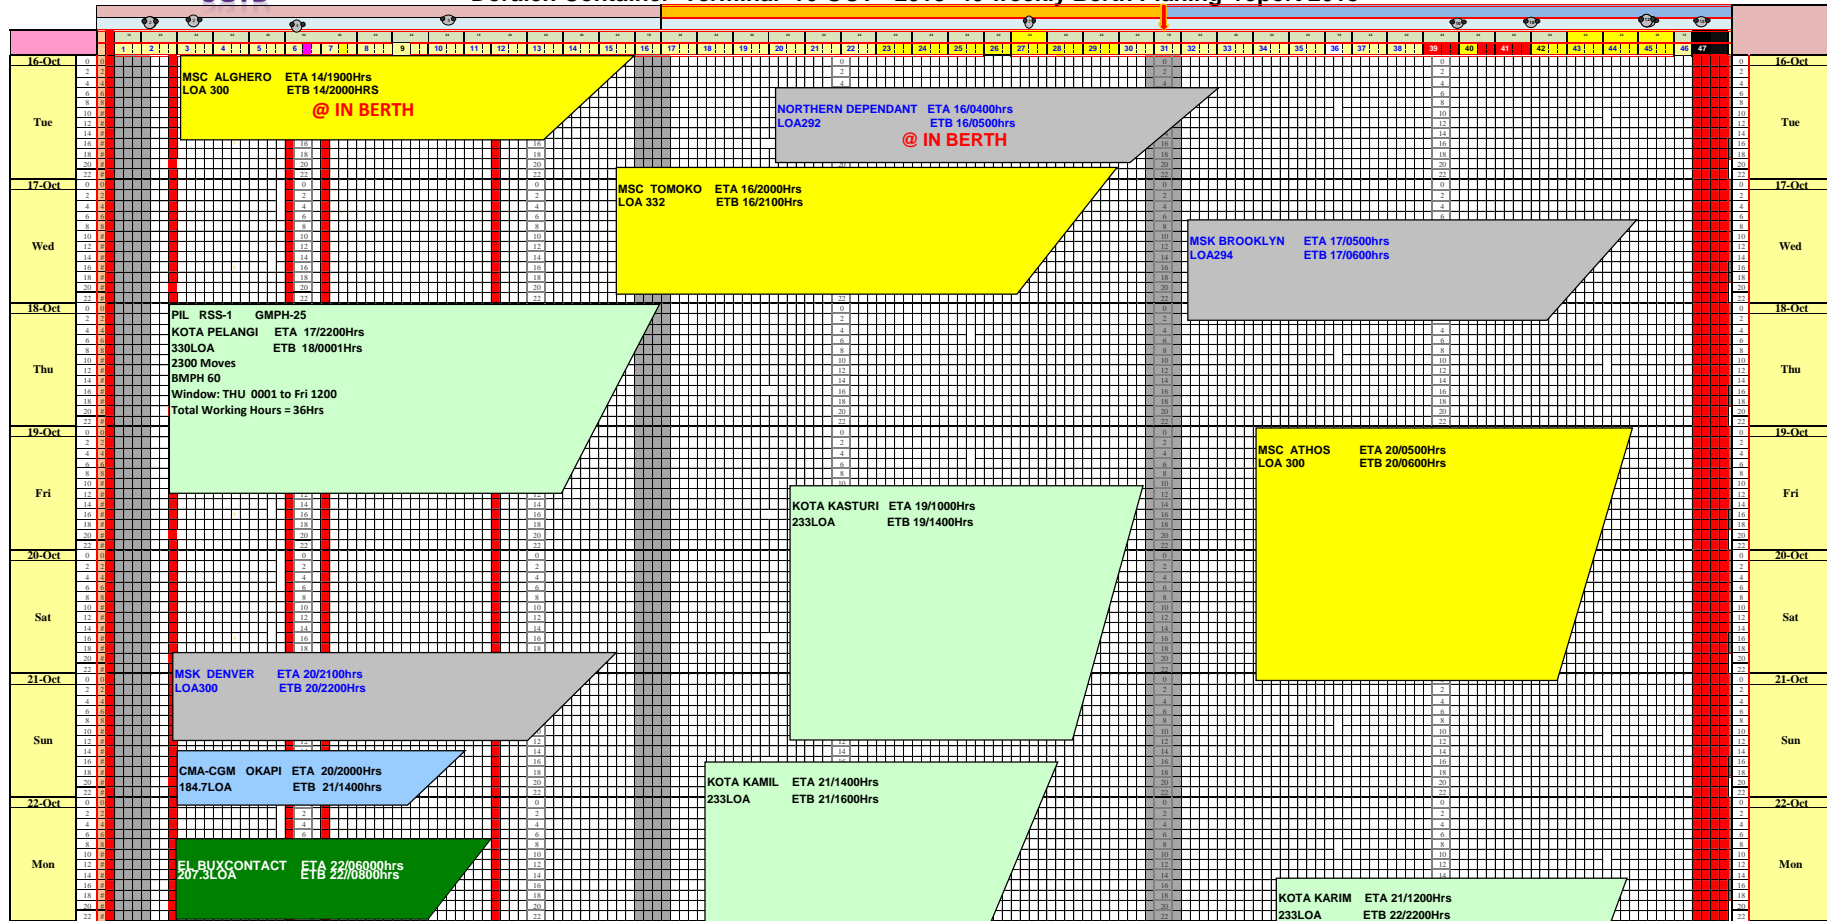

SGTD

Doraleh Container Terminal 16-OCT - 2018 40 weekly Berth Planning report 2018

SGTD

Doraleh Container Terminal 16-OCT - 2018 40 weekly Berth Planning report 2018